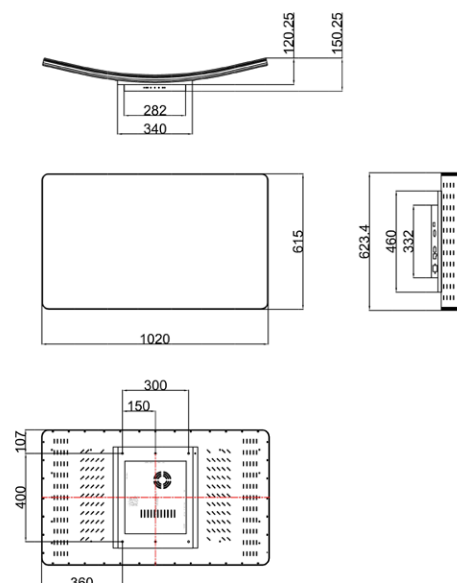

43" Touchscreen LCD

with LED Lights

» CURVED DESIGN

Part Number: 49-3365-00

This monitor can be mounted horizontally or vertically. It has a curve design to add extra wow to your game cabinet. LEDs are arranged around the monitor for a seamless look integrating it with the front glass. The LED lights can be set to different modes and colors to achieve desired combinations. No external controller needed!

Features

- ▶ LED display
- ▶ Front facing LED lights
- ▶ Serial & USB touchscreen connections
- ▶ VGA and HDMI video inputs
- ▶ Total dimensions: 40" tall x 24" wide
- ▶ LCD inner display dimensions: 36 3/4" tall x 20 3/4" wide
- ▶ Displays bright & vibrant colors
- ▶ Includes VGA, Serial & USB cables for video & touchscreen hook-ups
- ▶ Monitors have a high-definition native resolution of 1920 x 1080 @60hz
- ▶ Monitors are capable of 4k resolution
- ▶ 3 year warranty

Dimensional Drawings

Contact Your Sales Representative to Order Now!