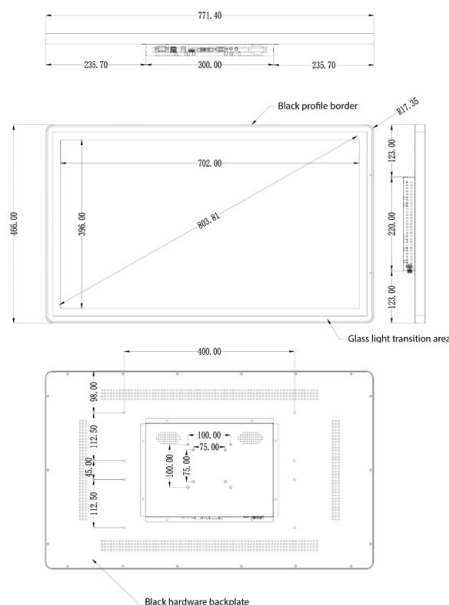

# 32" Touchscreen LCD with LED Lights

Part Number: 49-3366-00

This monitor can be mounted horizontally or vertically. LEDs are arranged around the monitor for a seamless look integrating it with the front glass. The LED lights can be set to different modes and colors to achieve desired combinations. No external controller needed!

## Features

- ▶ LED display
- ▶ Front facing LED lights
- ▶ Serial & USB touchscreen connections
- ▶ VGA and HDMI video inputs
- ▶ Total dimensions: 31 3/4" tall x 19 5/8" wide
- ▶ LCD inner display dimensions: 27 1/2" tall x 15 1/4" wide
- ▶ Displays bright & vibrant colors
- ▶ Includes VGA, Serial & USB cables for video & touchscreen hook-ups
- ▶ Includes LCD power supply & power cord
- ▶ Monitors have a high-definition native resolution of 1920 x 1080 @60hz
- ▶ 3 year warranty

## Dimensional Drawings

Contact Your Sales Representative to Order Now!