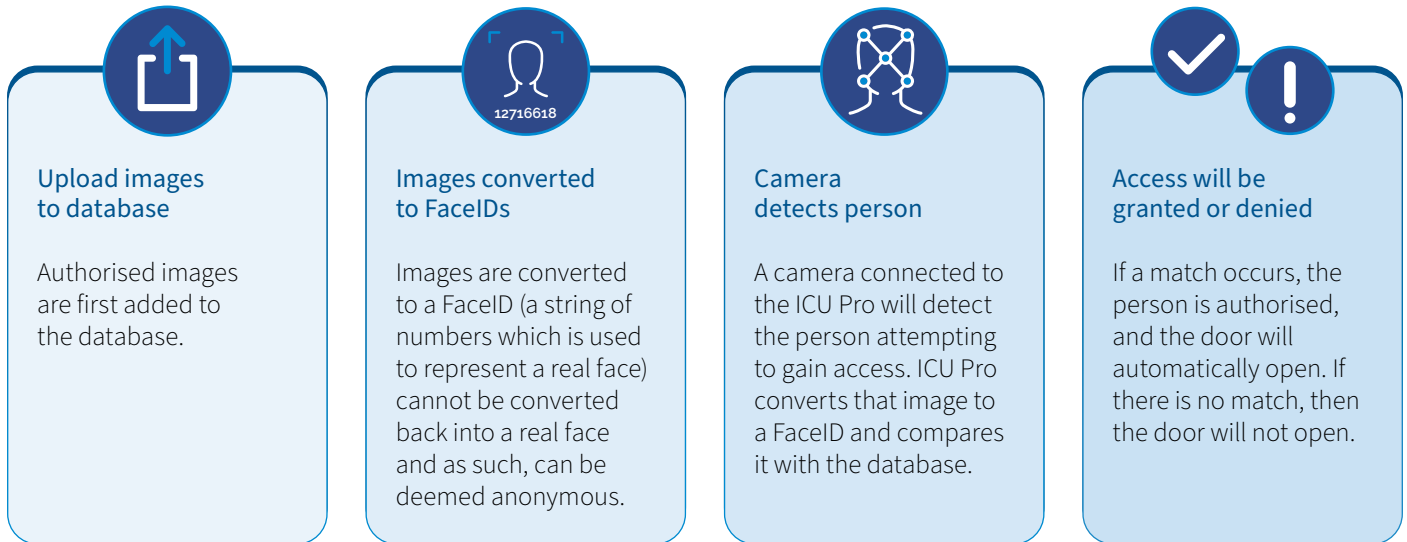

ICU Pro

Leading Biometric Solutions

ICU Pro is a biometric solution that uses facial analysis to control access to buildings or allow hygienic contactless entry. Link ICU Pro with USB camera(s) to automatically trigger peripherals that control access to buildings, safes or specific machinery.

- ▶ ICU Pro edge solution performs processes locally (no other PC required), with an internet connection only needed for set up and updates.
- ▶ ICU Pro offers an accurate (99.88% LFW*) precise and affordable facial recognition system to automate access control.
- ▶ ICU Pro non-intrusive spoof detection gives the highest level of security constantly monitoring users without the need for intervention.

▶ NO INTERNET REQUIRED

▶ NO RECURRING FEES

▶ WORLD LEADING ACCURACY

How it works...

The concept is very simple - ICU Pro uses facial analysis to control access to buildings.

Facial analysis is a non-contact form of biometrics which can be used to identify and allow access for authorised persons. It can be used to replace or enhance the use of RFID cards/keys etc.