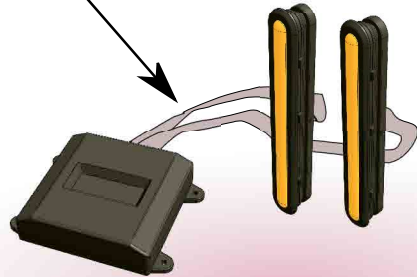

Light strip configurations

104-02001

RGB light strip
half size

104-02000

RGB light strip

104-0053 Cable half light strip
(one cable for two light strips)

104-0054
Cable light strip

104-0056

20 led Lightstrip control

104-0062

40 led Lightstrip control

103-0005

Power supply 12V 5A