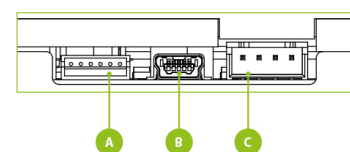

AGE 300 Digital Tec

ID Card Reader

The NEW AGE 300 ID card reader allows for extraction of all data necessary to assess user's birthdate and other relevant information. In addition, the AGE 300 ID card reader also enables the processing of different types of ID cards (e.g. with or without chip). The AGE 300 card reader can function in SERIAL protocol mode and ccTalk protocol mode.

Features

- ✓ Dimensions: 91x70x25mm (maximum)
- ✓ RS232 Serial Interface (Letter A –Technical Drawing)
- ✓ USB 2.0 Full Speed Interface (Letter B – Technical Drawing)
- ✓ CcTalk Serial Interface (Letter C – Technical Drawing)
- ✓ Integrated Antenna
- ✓ Multiple color RGB Led in the bezel