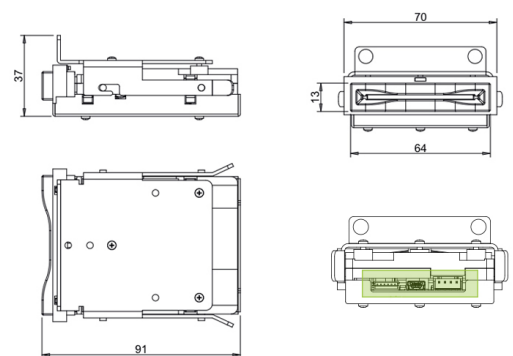

AGE 300 Digital Tec

ID Card Reader

The NEW AGE 300 ID card reader allows for extraction of all data necessary to assess user's birthdate and other relevant information. In addition, the AGE 300 ID card reader also enables the processing of different types of ID cards (e.g. with or without chip). The AGE 300 card reader can function in SERIAL protocol mode and ccTalk protocol mode.

Features

- ✓ Dimensions: 91x70x25mm (maximum)
- ✓ RS232 Serial Interface (Letter A –Technical Drawing)
- ✓ USB 2.0 Full Speed Interface (Letter B – Technical Drawing)
- ✓ CcTalk Serial Interface (Letter C – Technical Drawing)
- ✓ Integrated Antenna
- ✓ Multiple color RGB Led in the bezel

Technical Drawing