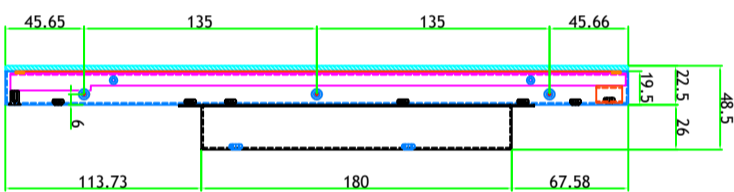

Rev	AMEND	DATE	CHECK	APPR.
P1	Proto	2019.08.13	H.I.Woo	H.Y.Sohn
P2	Added Triple Monitor Mounting Hole	2019.12.13	H.I.Woo	H.Y.Sohn
P3				

		MODEL NO	INC-2703FHPNIPC-U	VIEW :	UNIT : mm	
		NAME	27.0" Closed Frame	Qty	1	REV. P2
DRAWN	CHECKED	APPROVED	DWG. NO	4M2703046-01	SCALE	1 / 1
H.I.Woo		H.Y.Sohn	MATERIAL / FINISH	EGI T=1.0	DATE	2019.12.17