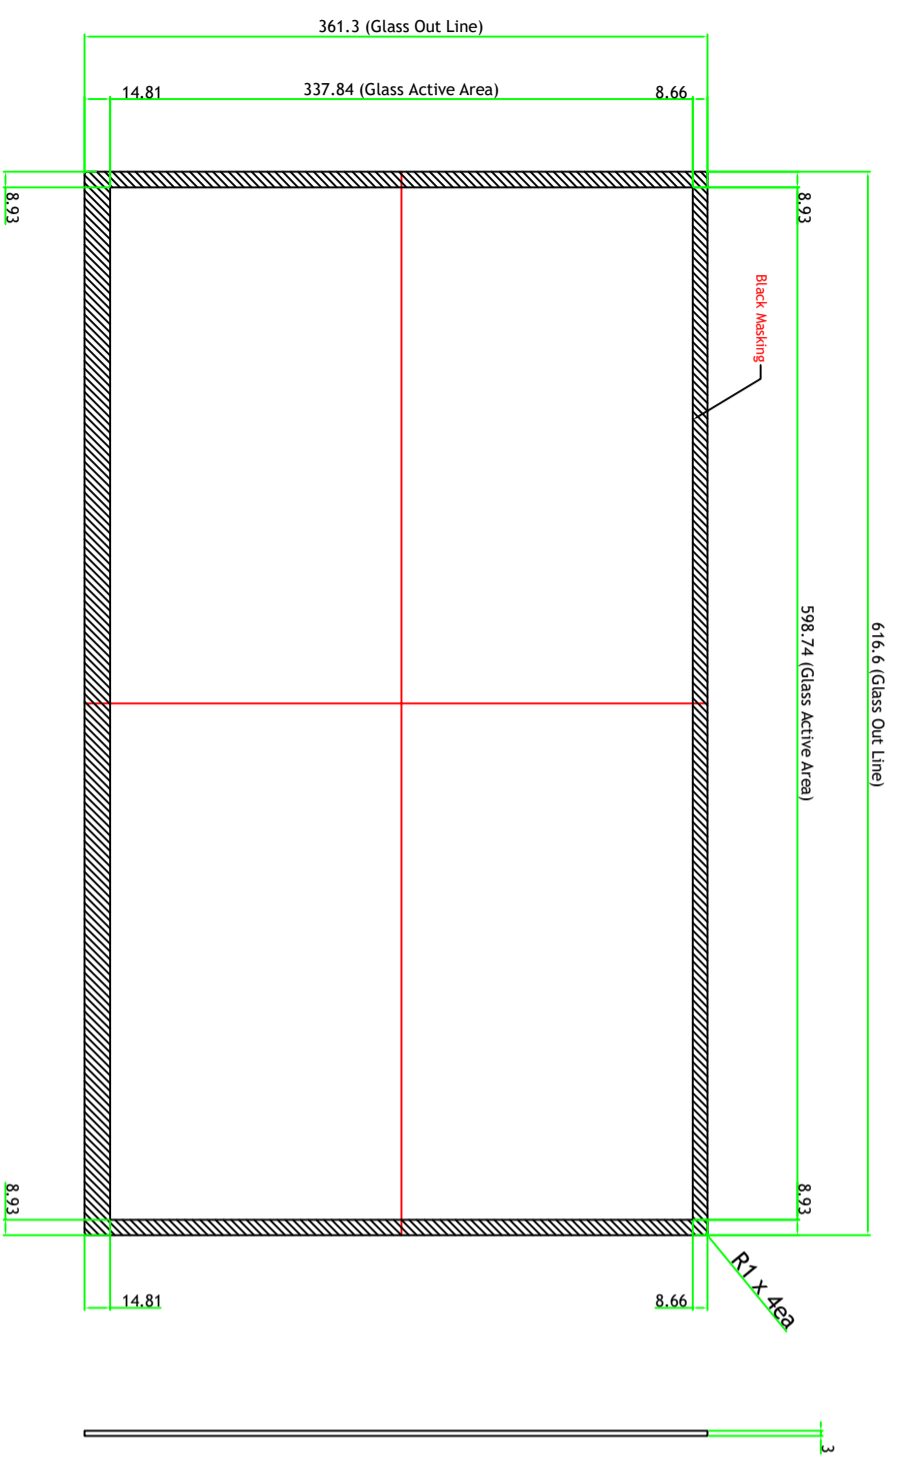

Rev	AMEND	DATE	CHECK	APPR.
P1	Proto	2019.08.13	H.I.Woo	H.Y.Sohn
P2	Added Triple Monitor Mounting Hole	2019.12.13	H.I.Woo	H.Y.Sohn
P3				

		MODEL NO	INC-2703FHPNIPC-U	VIEW :	UNIT : mm	
		NAME	27.0" Closed Frame	Qty	1	REV. P2
DRAWN	CHECKED	APPROVED	DWG. NO	4M2703046-01	SCALE	1 / 1
H.I.Woo		H.Y.Sohn	MATERIAL / FINISH	EGI T=1.0	DATE	2019.12.17

STACK UP & MATERIAL

Description	Material	Thickness
Cover Window	Tempered Soda Lime	3000um
Top OCA	LGH, OC9102D	100um
Top Film	ITO Film	100um
Mid OCA	LGH, OC9102D	100um
Bot Film	ITO Film	100um

		MODEL NO	INC-2703FHPNPC-U	VIEW :			UNIT :	mm
		NAME	27.0" Closed Frame	Qty	1	REV.	P1	
DRAWN	CHECKED	APPROVED	DWG. NO	4M2703046-01	SCALE	1 / 1		
H.I.Woo		H.Y.Sohn	MATERIAL / FINISH	EGI T=1.0	DATE	2019.12.17		

Rev	AMEND	DATE	CHECK	APPR.
P1	Proto	2019.12.13	H.I.Woo	H.Y.Sohn
P2				
P3				

Front View

- Black Masking : 1 time

Rear View

PGLSHT2703010 27.0" Slim Bezel Touch Glass Drawing
V1.0 2019.12.17

		MODEL NO	INC-2703FHPNIG	VIEW :		UNIT : mm
		NAME	27.0" Closed Frame	Qty	1	REV.
DRAWN	CHECKED	APPROVED	DWG. NO	SCALE	1 / 1	
H.I.Woo		H.Y.Sohn	MATERIAL / FINISH	DATE	2019.12.17	
			EGI T=1.0			

Rev	AMEND	DATE	CHECK	APPR.
P1	Proto	2019.12.12	H.I.Woo	H.Y.Sohn
P2				
P3				

27.0" Triple Curved 고정 Bracket x 2ea
 EGI = 2.0T / Black Sandtone 도장

		MODEL NO	INC-2703FHPNTPC-U	VIEW :		UNIT : mm
		NAME	27.0" Closed Frame	Qty	1	REV.
DRAWN	CHECKED	APPROVED	DWG. NO	SCALE	1 / 1	
H.I.Woo		H.Y.Sohn	4M2703058-00	DATE	2019.12.17	
			MATERIAL / FINISH	EGI T=2.0		