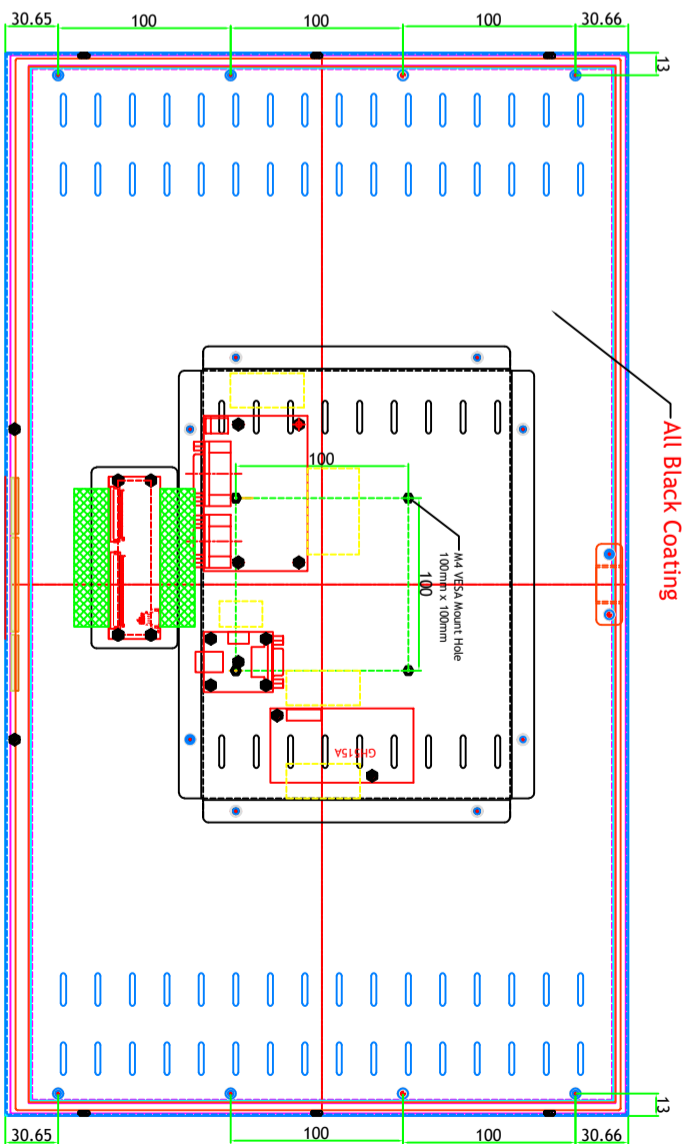

Rev	AMEND	DATE	CHECK	APPR.
P1	Proto	2019.12.13	H.I.Woo	H.Y.Sohn
P2	Changed Glass Monitor Wall Mount Hole M6 300mm x 200mm	2019.12.17	H.I.Woo	H.Y.Sohn
P3				
P4				

27.0" Triple Curved Monitor

Main Frame EGI = 1.0T Black Coating
Rear Cover EGI = 1.0T Black Coating

		MODEL NO	INC-2703FHPNTPC-U	VIEW :		UNIT : mm
		NAME	27" Closed Frame	Qty	1	REV.
DRAWN	CHECKED	APPROVED	DWG. NO	SCALE	1 / 1	
H.I.Woo		H.Y.Sohn	4M2703058-00	DATE	2019.12.17	
MATERIAL / FINISH		EG1 T=1.0				

Rev	AMEND	DATE	CHECK	APPR.
P1	Proto	2019.08.13	H.I.Woo	H.Y.Sohn
P2	Added Triple Monitor Mounting Hole	2019.12.13	H.I.Woo	H.Y.Sohn
P3				

		MODEL NO	INC-2703FHPNIPC-U	VIEW :	UNIT : mm	
		NAME	27.0" Closed Frame	Qty	1	REV. P2
DRAWN	CHECKED	APPROVED	DWG. NO	4M2703046-01	SCALE	1 / 1
H.I.Woo		H.Y.Sohn	MATERIAL / FINISH	EGI T=1.0	DATE	2019.12.17

Rev	AMEND	DATE	CHECK	APPR.
P1	Proto	2019.08.13	H.I.Woo	H.Y.Sohn
P2	Added Triple Monitor Mounting Hole	2019.12.13	H.I.Woo	H.Y.Sohn
P3				

- TOP VIEW (Touch Module) -

- RIGHT VIEW -

- BOT VIEW -

NOTES

1. Type: GFF Capacitive Touch Panel
2. Cover Window: Tempered Soda Lime 3.0T
3. Touch Performance: 10 Point, 15 ϕ
4. Interface : USB
5. Window Decoration Color : Black Color Printing
6. Transmittance : 88%±3%
7. Surface Hardness : More than 6H
8. Control Board : Silicon Works