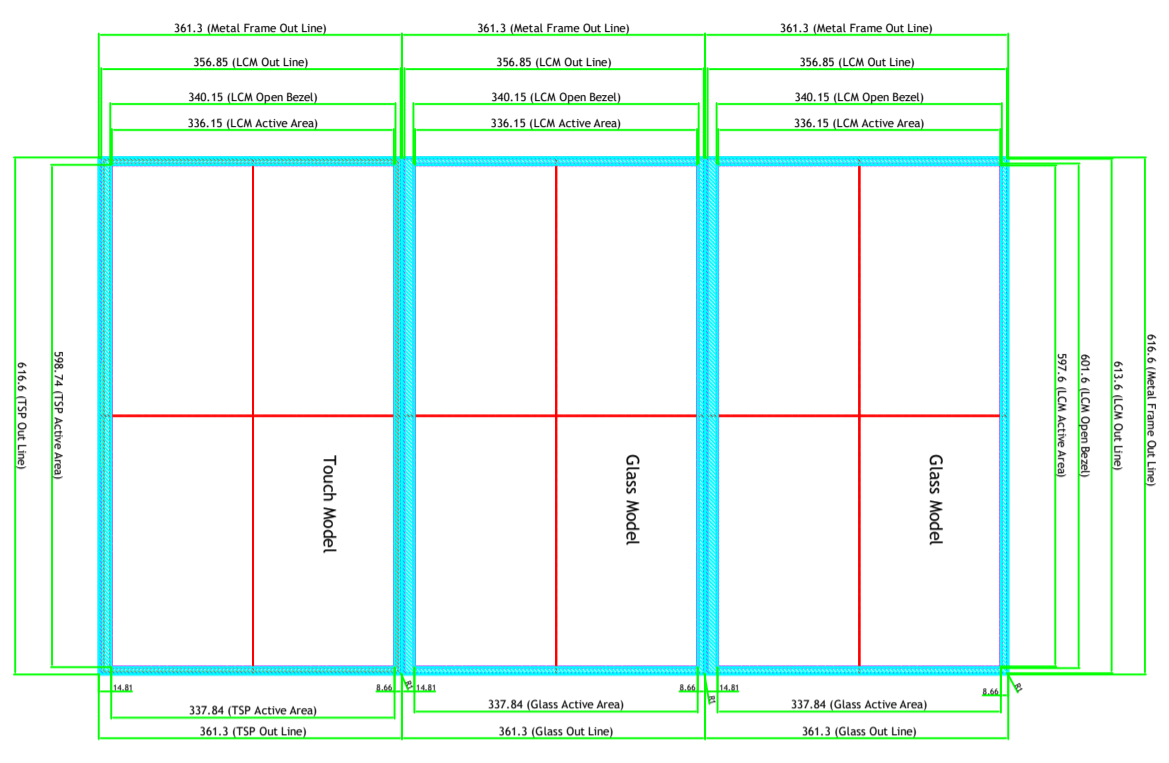

Rev	AMEND	DATE	CHECK	APPR.
P1	Proto	2019.12.13	H.I.Woo	H.Y.Sohn
P2	Changed Glass Monitor Wall Mount Hole M6 300mm x 200mm	2019.12.17	H.I.Woo	H.Y.Sohn
P3				
P4				

27.0" Triple Curved Monitor

Main Frame EGI = 1.0T Black Coating
Rear Cover EGI = 1.0T Black Coating

		MODEL NO	INC-2703FHPNTPC-U	VIEW :		UNIT : mm
		NAME	27" Closed Frame	Qty	1	REV.
DRAWN	CHECKED	APPROVED	DWG. NO	SCALE	1 / 1	
H.I.Woo		H.Y.Sohn	4M2703058-00	DATE	2019.12.17	
MATERIAL / FINISH		EG1 T=1.0				

Rev	AMEND	DATE	CHECK	APPR.
P1	Proto	2019.08.13	H.I.Woo	H.Y.Sohn
P2	Added Triple Monitor Mounting Hole	2019.12.13	H.I.Woo	H.Y.Sohn
P3				

		MODEL NO	INC-2703FHPNIPC-U	VIEW :	UNIT : mm	
		NAME	27.0" Closed Frame	Qty	1	REV. P2
DRAWN	CHECKED	APPROVED	DWG. NO	4M2703046-01	SCALE	1 / 1
H.I.Woo		H.Y.Sohn	MATERIAL / FINISH	EGI T=1.0	DATE	2019.12.17

Rev	AMEND	DATE	CHECK	APPR.
P1	Proto	2019.08.13	H.I.Woo	H.Y.Sohn
P2	Added Triple Monitor Mounting Hole	2019.12.13	H.I.Woo	H.Y.Sohn
P3				

- TOP VIEW (Touch Module) -

- RIGHT VIEW -

- BOT VIEW -

NOTES

1. Type: GFF Capacitive Touch Panel
2. Cover Window: Tempered Soda Lime 3.0T
3. Touch Performance: 10 Point, 15 ϕ
4. Interface : USB
5. Window Decoration Color : Black Color Printing
6. Transmittance : 88%±3%
7. Surface Hardness : More than 6H
8. Control Board : Silicon Works