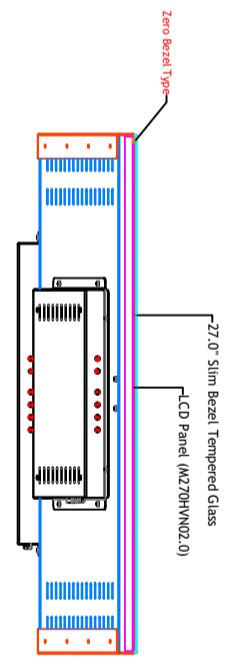

Rev	AMEND	DATE	CHECK	APPR.
P1	Proto	2019.12.13	H.I.Woo	H.Y.Sohn
P2	Changed Glass Monitor Wall Mount Hole M6 300mm x 200mm	2019.12.17	H.I.Woo	H.Y.Sohn
P3				
P4				

27.0" Triple Curved Monitor

Main Frame EGI = 1.0T Black Coating
Rear Cover EGI = 1.0T Black Coating

		MODEL NO	INC-2703FHPNTPC-U	VIEW :		UNIT : mm
		NAME	27" Closed Frame	Qty	1	REV.
DRAWN	CHECKED	APPROVED	DWG. NO	SCALE	1 / 1	
H.I.Woo		H.Y.Sohn	4M2703058-00	DATE	2019.12.17	
MATERIAL / FINISH		EG1 T=1.0				

Rev	AMEND	DATE	CHECK	APPR.
P1	Proto	2019.08.13	H.I.Woo	H.Y.Sohn
P2	Added Triple Monitor Mounting Hole	2019.12.13	H.I.Woo	H.Y.Sohn
P3				

		MODEL NO	INC-2703FHPNIPC-U	VIEW :	UNIT : mm	
		NAME	27.0" Closed Frame	Qty	1	REV. P2
DRAWN	CHECKED	APPROVED	DWG. NO	4M2703046-01	SCALE	1 / 1
H.I.Woo		H.Y.Sohn	MATERIAL / FINISH	EGI T=1.0	DATE	2019.12.17

Rev	AMEND	DATE	CHECK	APPR.
P1	Proto	2019.08.13	H.I.Woo	H.Y.Sohn
P2	Added Triple Monitor Mounting Hole	2019.12.13	H.I.Woo	H.Y.Sohn
P3				

- TOP VIEW (Touch Module) -

- RIGHT VIEW -

- BOT VIEW -

NOTES

1. Type: GFF Capacitive Touch Panel
2. Cover Window: Tempered Soda Lime 3.0T
3. Touch Performance: 10 Point, 15 ϕ
4. Interface : USB
5. Window Decoration Color : Black Color Printing
6. Transmittance : 88%±3%
7. Surface Hardness : More than 6H
8. Control Board : Silicon Works