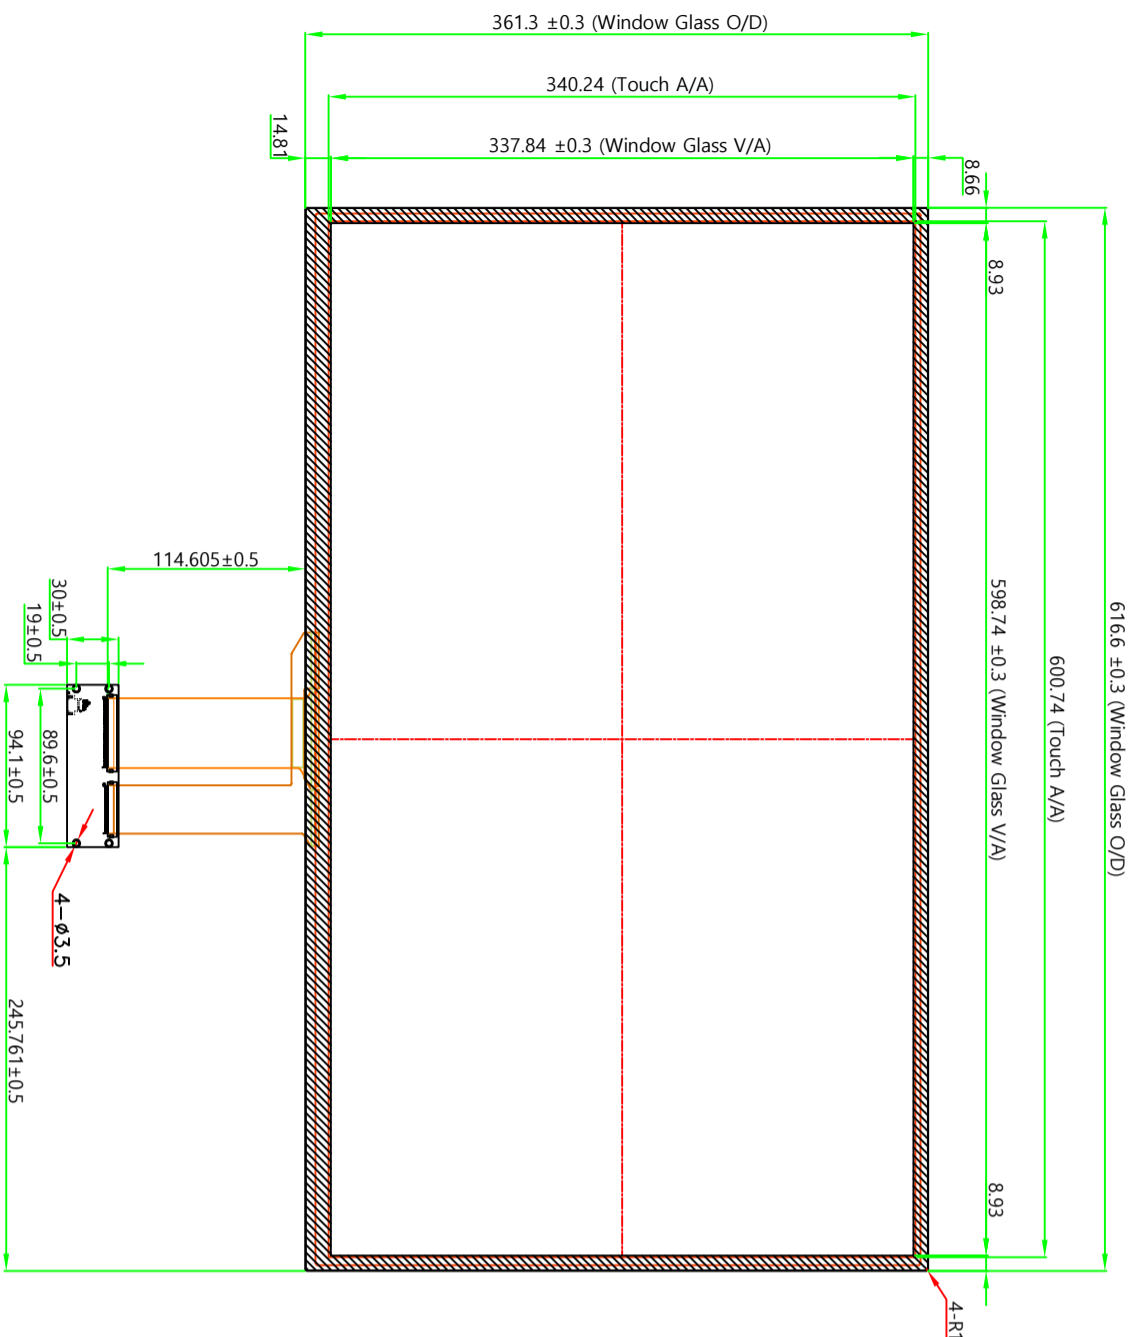

- RIGHT VIEW -

Rev	AMEND	DATE	CHECK	APPR.
P1	Proto	2019.08.13	H.I.Woo	H.Y.Sohn
P2	Added Triple Monitor Mounting Hole	2019.12.13	H.I.Woo	H.Y.Sohn
P3				

- TOP VIEW (Touch Module) -