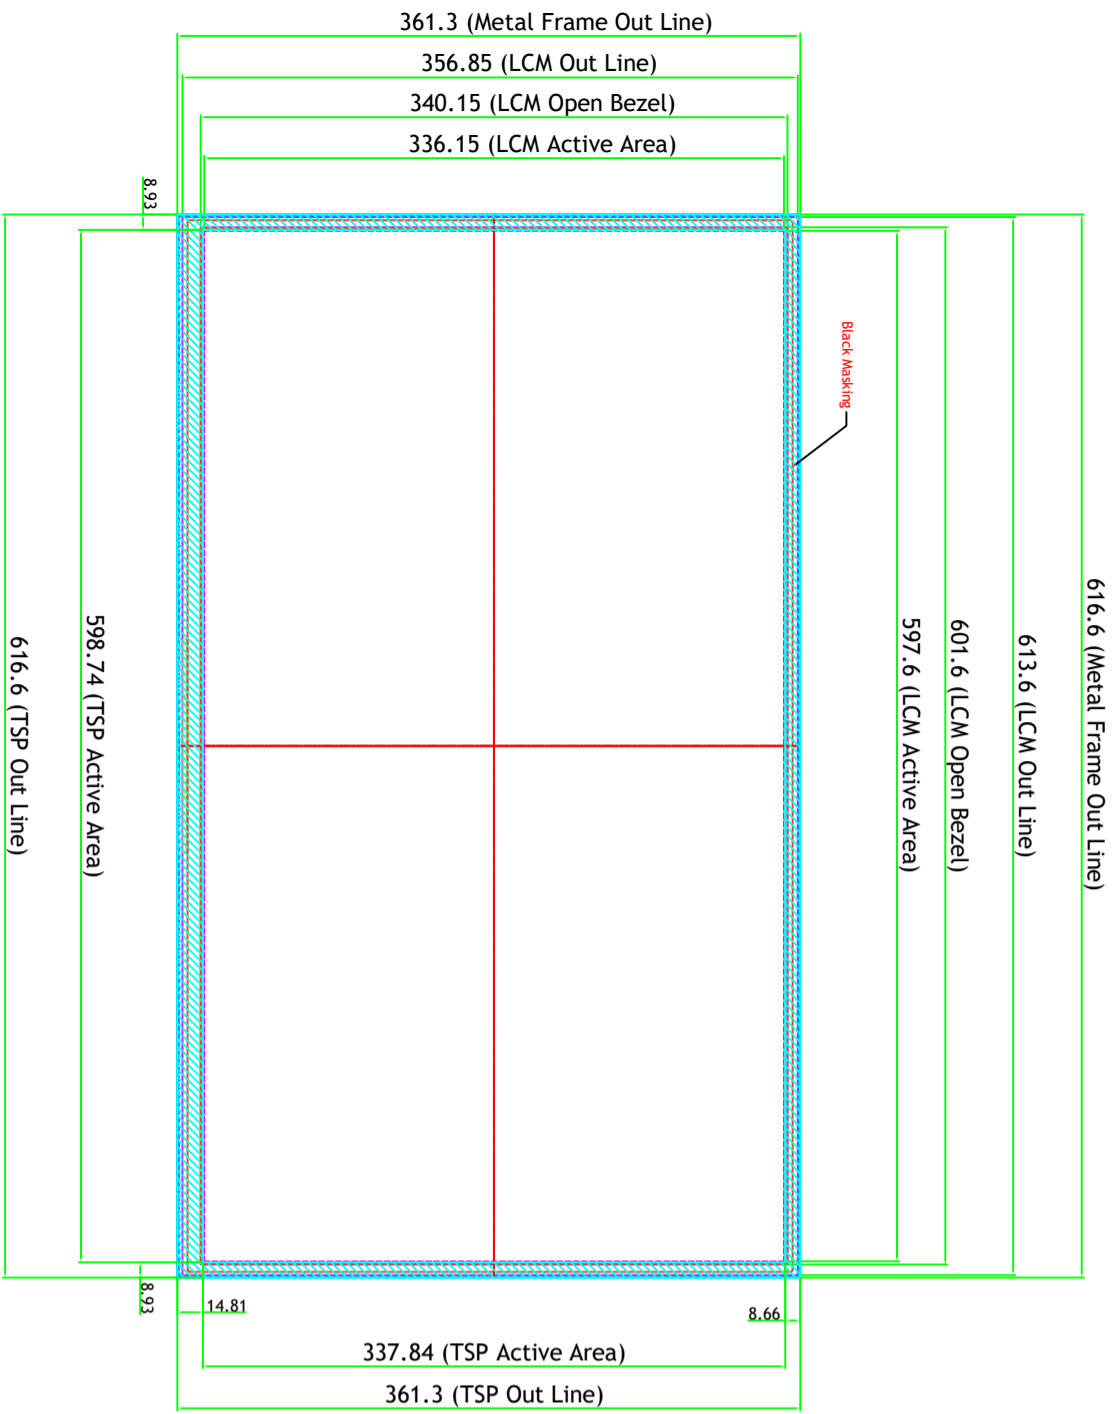

Rev	AMEND	DATE	CHECK	APPR.
P1	Proto	2019.12.13	H.I.Woo	H.Y.Sohn
P2	Changed Glass Monitor Wall Mount Hole M6 300mm x 200mm	2019.12.17	H.I.Woo	H.Y.Sohn
P3				
P4				

27.0" Triple Curved Monitor

Main Frame EGI = 1.0T Black Coating
Rear Cover EGI = 1.0T Black Coating

		MODEL NO	INC-2703FHPNTPC-U	VIEW :		UNIT : mm
		NAME	27" Closed Frame	Qty	1	REV.
DRAWN	CHECKED	APPROVED	DWG. NO	SCALE	1 / 1	
H.I.Woo		H.Y.Sohn	4M2703058-00	DATE	2019.12.17	
MATERIAL / FINISH		EG1 T=1.0				

Rev	AMEND	DATE	CHECK	APPR.
P1	Proto	2019.08.13	H.I.Woo	H.Y.Sohn
P2	Added Triple Monitor Mounting Hole	2019.12.13	H.I.Woo	H.Y.Sohn
P3				

		MODEL NO	INC-2703FHPNIPC-U	VIEW :	UNIT : mm	
		NAME	27.0" Closed Frame	Qty	1	REV. P2
DRAWN	CHECKED	APPROVED	DWG. NO	4M2703046-01	SCALE	1 / 1
H.I.Woo		H.Y.Sohn	MATERIAL / FINISH	EGI T=1.0	DATE	2019.12.17

Rev	AMEND	DATE	CHECK	APPR.
P1	Proto	2019.08.13	H.I.Woo	H.Y.Sohn
P2	Added Triple Monitor Mounting Hole	2019.12.13	H.I.Woo	H.Y.Sohn
P3				

- TOP VIEW (Touch Module) -

- RIGHT VIEW -

- BOT VIEW -

NOTES

1. Type: GFF Capacitive Touch Panel
2. Cover Window: Tempered Soda Lime 3.0T
3. Touch Performance: 10 Point, 15 ϕ
4. Interface : USB
5. Window Decoration Color : Black Color Printing
6. Transmittance : 88%±3%
7. Surface Hardness : More than 6H
8. Control Board : Silicon Works