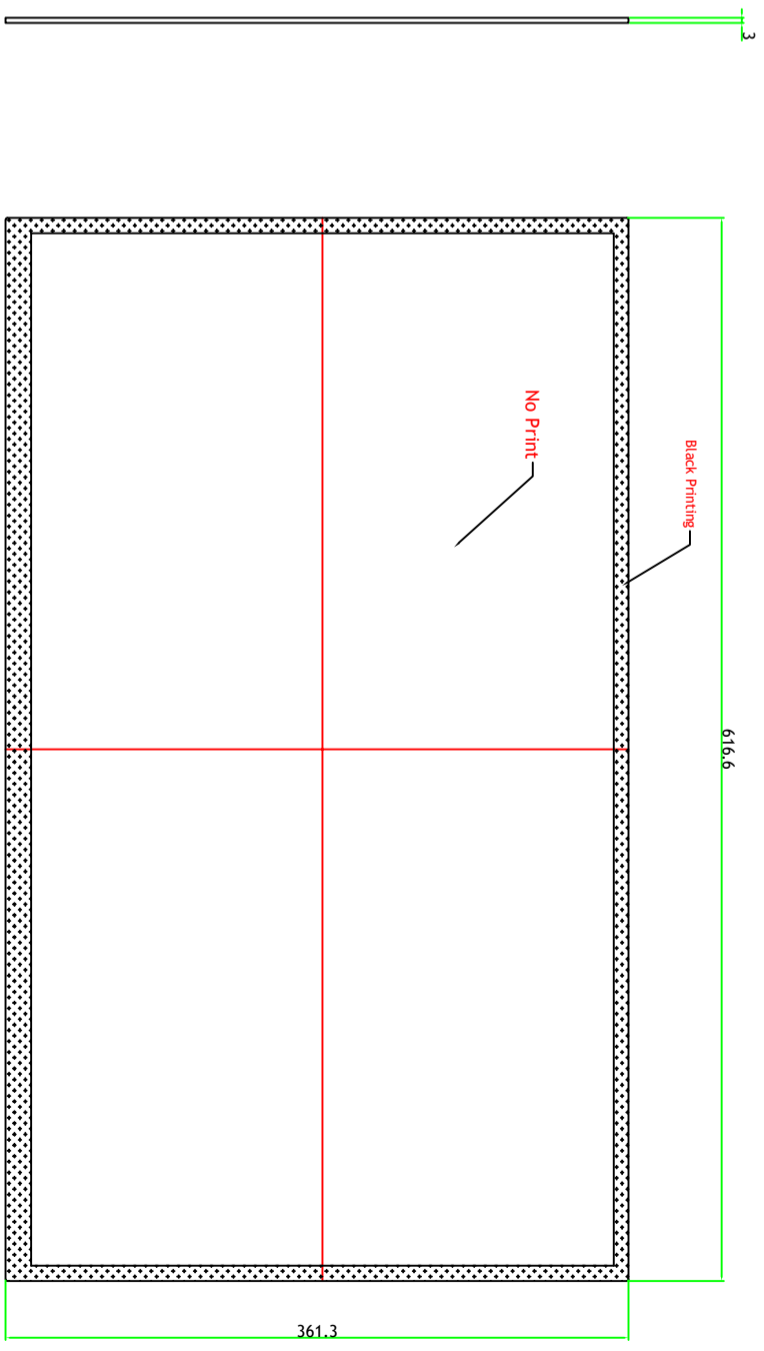

STACK UP & MATERIAL

Description	Material	Thickness
Cover Window	Tempered Soda Lime	3000um
Top OCA	LGH, OC9102D	100um
Top Film	ITO Film	100um
Mid OCA	LGH, OC9102D	100um
Bot Film	ITO Film	100um

		MODEL NO	INC-2703FHPNPC-U	VIEW :			UNIT :	mm
		NAME	27.0" Closed Frame	Qty	1	REV.	P1	
DRAWN	CHECKED	APPROVED	DWG. NO	4M2703046-01	SCALE	1 / 1		
H.I.Woo		H.Y.Sohn	MATERIAL / FINISH	EGI T=1.0	DATE	2019.12.17		

Rev	AMEND	DATE	CHECK	APPR.
P1	Proto	2019.12.13	H.I.Woo	H.Y.Sohn
P2				
P3				

Front View

- Black Masking : 1 time

Rear View

PGLSHT2703010 27.0" Slim Bezel Touch Glass Drawing
V1.0 2019.12.17

		MODEL NO	INC-2703FHPNIG	VIEW :		UNIT : mm
		NAME	27.0" Closed Frame	Qty	1	REV.
DRAWN	CHECKED	APPROVED	DWG. NO	SCALE	1 / 1	
H.I.Woo		H.Y.Sohn	MATERIAL / FINISH	DATE	2019.12.17	
			EGI T=1.0			