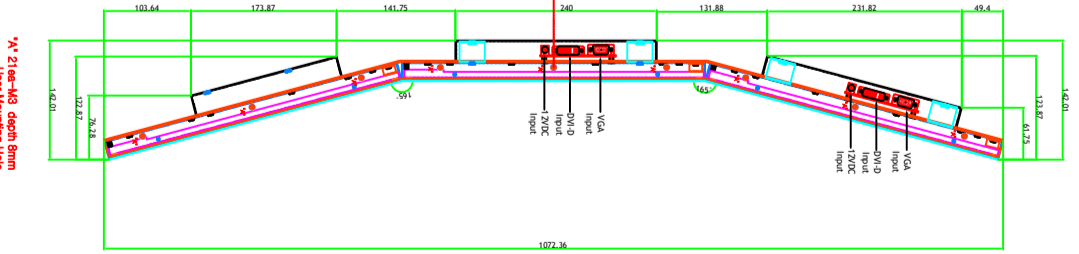

Rev	AMEND	DATE	CHECK	APPR.
P1	Proto	2019.12.13	H.I.Woo	H.Y.Sohn
P2	Changed Glass Monitor Wall Mount Hole M6 300mm x 200mm	2019.12.17	H.I.Woo	H.Y.Sohn
P3				
P4				

27.0" Triple Curved Monitor

Main Frame EGI = 1.0T Black Coating
Rear Cover EGI = 1.0T Black Coating

		MODEL NO	INC-2703FHPNTPC-U	VIEW :		UNIT : mm	
		NAME	27" Closed Frame	Qty	1	REV.	P2
DRAWN	CHECKED	APPROVED	DWG. NO	SCALE	1 / 1		
H.I.Woo		H.Y.Sohn	4M2703058-00	DATE	2019.12.17		
MATERIAL / FINISH		EG1 T=1.0