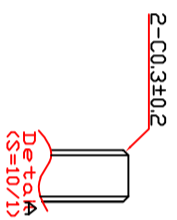

Rev	AMEND	DATE	CHECK	APPR.
P1	Proto	2019.08.13	H.I.Woo	H.Y.Sohn
P2	Added Triple Monitor Mounting Hole	2019.12.13	H.I.Woo	H.Y.Sohn
P3				

- TOP VIEW (Touch Module) -