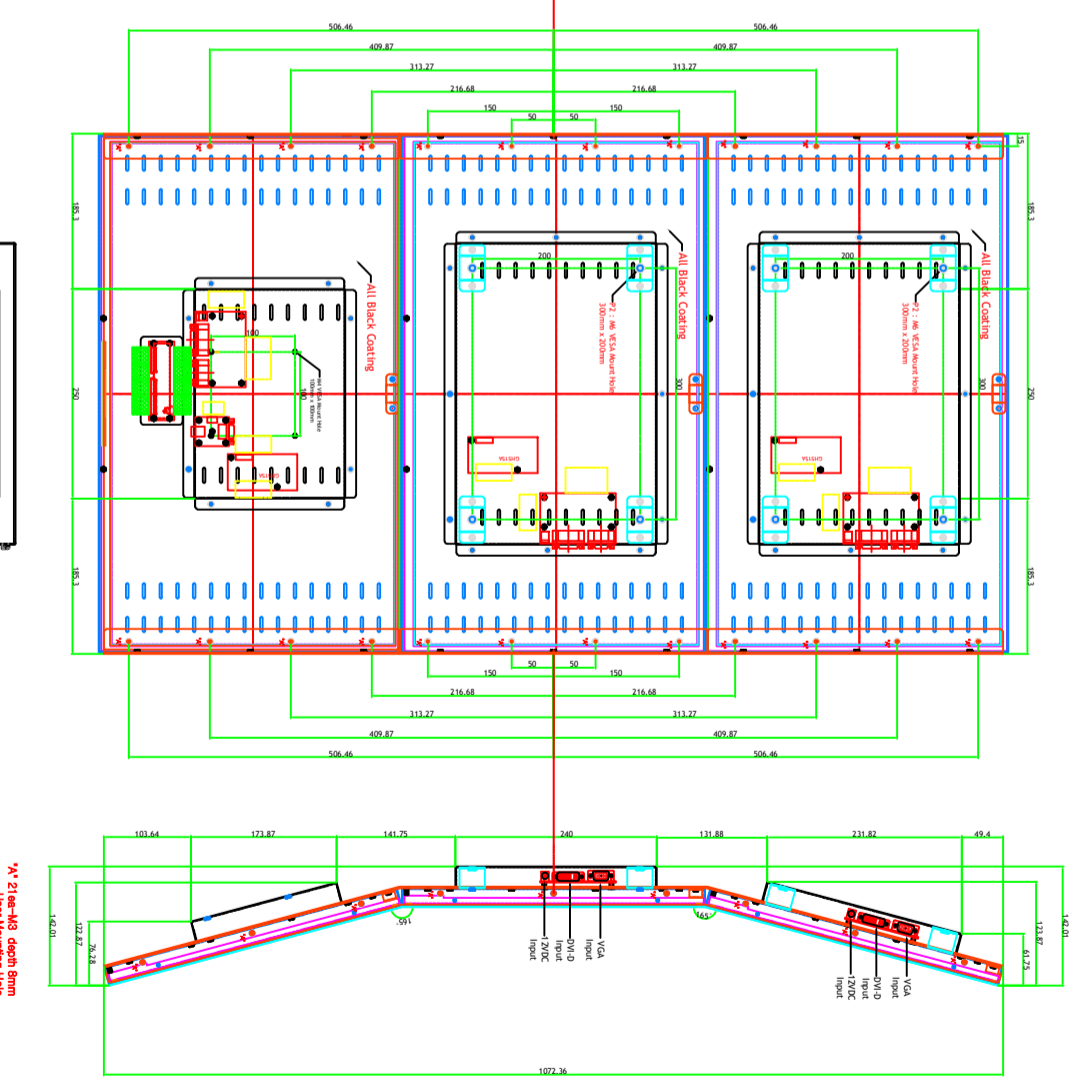

Rev	AMEND	DATE	CHECK	APPR.
P1	Proto	2019.12.13	H.I.Woo	H.Y.Sohn
P2	Changed Glass Monitor Wall Mount Hole M6 300mm x 200mm	2019.12.17	H.I.Woo	H.Y.Sohn
P3				
P4				

27.0" Triple Curved Monitor

Main Frame EGI = 1.0T Black Coating
Rear Cover EGI = 1.0T Black Coating

		MODEL NO	INC-2703FHPNTPC-U	VIEW :		UNIT : mm
		NAME	27" Closed Frame	Qty	1	REV.
DRAWN	CHECKED	APPROVED	DWG. NO	SCALE	1 / 1	
H.I.Woo		H.Y.Sohn	4M2703058-00	DATE	2019.12.17	
MATERIAL / FINISH		EG1 T=1.0				

Rev	AMEND	DATE	CHECK	APPR.
P1	Proto	2019.08.13	H.I.Woo	H.Y.Sohn
P2	Added Triple Monitor Mounting Hole	2019.12.13	H.I.Woo	H.Y.Sohn
P3				

		MODEL NO	INC-2703FHPNIPC-U	VIEW :	UNIT : mm	
		NAME	27.0" Closed Frame	Qty	1	REV. P2
DRAWN	CHECKED	APPROVED	DWG. NO	4M2703046-01	SCALE	1 / 1
H.I.Woo		H.Y.Sohn	MATERIAL / FINISH	EGI T=1.0	DATE	2019.12.17

Rev	AMEND	DATE	CHECK	APPR.
P1	Proto	2019.12.12	H.I.Woo	H.Y.Sohn
P2				
P3				

27.0" Triple Curved 고정 Bracket x 2ea
 EGI = 2.0T / Black Sandtone 도장

		MODEL NO	INC-2703FHPNTPC-U	VIEW :		UNIT : mm
		NAME	27.0" Closed Frame	Qty	1	REV.
DRAWN	CHECKED	APPROVED	DWG. NO	SCALE	1 / 1	
H.I.Woo		H.Y.Sohn	4M2703058-00	DATE	2019.12.17	
			MATERIAL / FINISH	EGI T=2.0		