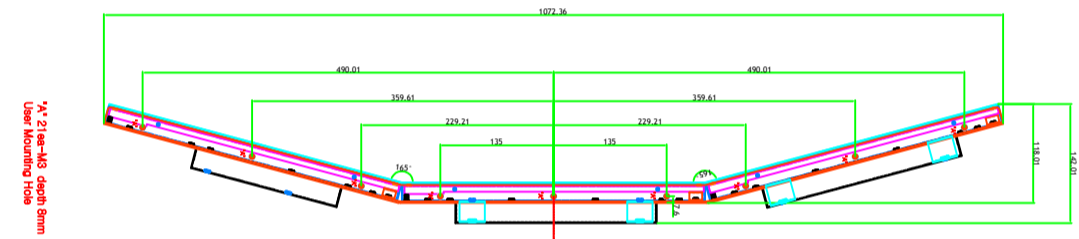

Rev	AMEND	DATE	CHECK	APPR.
P1	Proto	2019.12.13	H.I.Woo	H.Y.Sohn
P2	Changed Glass Monitor Wall Mount Hole M6 300mm x 200mm	2019.12.17	H.I.Woo	H.Y.Sohn
P3				
P4				

27.0" Triple Curved Monitor

Main Frame EGI = 1.0T Black Coating
Rear Cover EGI = 1.0T Black Coating

		MODEL NO	INC-2703FHPNTPC-U	VIEW :		UNIT : mm
		NAME	27" Closed Frame	Qty	1	REV.
DRAWN	CHECKED	APPROVED	DWG. NO	SCALE	1 / 1	
H.I.Woo		H.Y.Sohn	4M2703058-00	DATE	2019.12.17	
MATERIAL / FINISH		EG1 T=1.0				

Rev	AMEND	DATE	CHECK	APPR.
P1	Proto	2019.08.13	H.I.Woo	H.Y.Sohn
P2	Added Triple Monitor Mounting Hole	2019.12.13	H.I.Woo	H.Y.Sohn
P3				

		MODEL NO	INC-2703FHPNIPC-U	VIEW :	UNIT : mm	
		NAME	27.0" Closed Frame	Qty	1	REV. P2
DRAWN	CHECKED	APPROVED	DWG. NO	4M2703046-01	SCALE	1 / 1
H.I.Woo		H.Y.Sohn	MATERIAL / FINISH	EGI T=1.0	DATE	2019.12.17