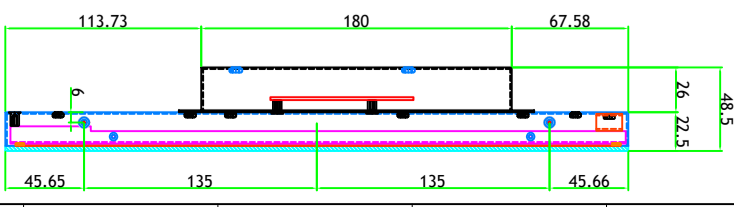

		MODEL NO	INC-2703FHPNTPC-U	VIEW :		UNIT : mm
		NAME	27" Closed Frame	Qty	1	REV.
DRAWN	CHECKED	APPROVED	DWG. NO	SCALE	1 / 1	
H.I.Woo		H.Y.Sohn	4M2703058-00	DATE	2019.12.17	
MATERIAL / FINISH		EG1 T=1.0				

Rev	AMEND	DATE	CHECK	APPR.
P1	Proto	2019.08.13	H.I.Woo	H.Y.Sohn
P2	Added Triple Monitor Mounting Hole	2019.12.13	H.I.Woo	H.Y.Sohn
P3				

		MODEL NO	INC-2703FHPNIPC-U	VIEW :	UNIT : mm	
		NAME	27.0" Closed Frame	Qty	1	REV. P2
DRAWN	CHECKED	APPROVED	DWG. NO	4M2703046-01	SCALE	1 / 1
H.I.Woo		H.Y.Sohn	MATERIAL / FINISH	EGI T=1.0	DATE	2019.12.17