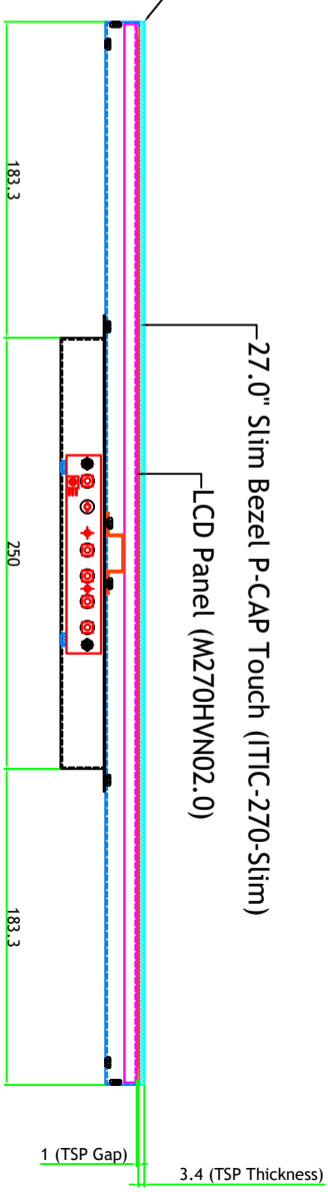

Rev	AMEND	DATE	CHECK	APPR.
P1	Proto	2019.12.13	H.I.Woo	H.Y.Sohn
P2	Changed Glass Monitor Wall Mount Hole M6 300mm x 200mm	2019.12.17	H.I.Woo	H.Y.Sohn
P3				
P4				

27.0" Triple Curved Monitor

Main Frame EGI = 1.0T Black Coating
Rear Cover EGI = 1.0T Black Coating

		MODEL NO	INC-2703FHPNTPC-U	VIEW :		UNIT : mm
		NAME	27" Closed Frame	Qty	1	REV.
DRAWN	CHECKED	APPROVED	DWG. NO	SCALE	1 / 1	
H.I.Woo		H.Y.Sohn	4M2703058-00	DATE	2019.12.17	
MATERIAL / FINISH		EG1 T=1.0				

Rev	AMEND	DATE	CHECK	APPR.
P1	Proto	2019.08.13	H.I.Woo	H.Y.Sohn
P2	Added Triple Monitor Mounting Hole	2019.12.13	H.I.Woo	H.Y.Sohn
P3				

		MODEL NO	INC-2703FHPNIPC-U	VIEW :	UNIT : mm	
		NAME	27.0" Closed Frame	Qty	1	REV. P2
DRAWN	CHECKED	APPROVED	DWG. NO	4M2703046-01	SCALE	1 / 1
H.I.Woo		H.Y.Sohn	MATERIAL / FINISH	EGI T=1.0	DATE	2019.12.17

STACK UP & MATERIAL

Description	Material	Thickness
Cover Window	Tempered Soda Lime	3000um
Top OCA	LGH, OC9102D	100um
Top Film	ITO Film	100um
Mid OCA	LGH, OC9102D	100um
Bot Film	ITO Film	100um

		MODEL NO	INC-2703FHPNPC-U	VIEW :			UNIT :	mm
		NAME	27.0" Closed Frame	Qty	1	REV.	P1	
DRAWN	CHECKED	APPROVED	DWG. NO	4M2703046-01	SCALE	1 / 1		
H.I.Woo		H.Y.Sohn	MATERIAL / FINISH	EGI T=1.0	DATE	2019.12.17		