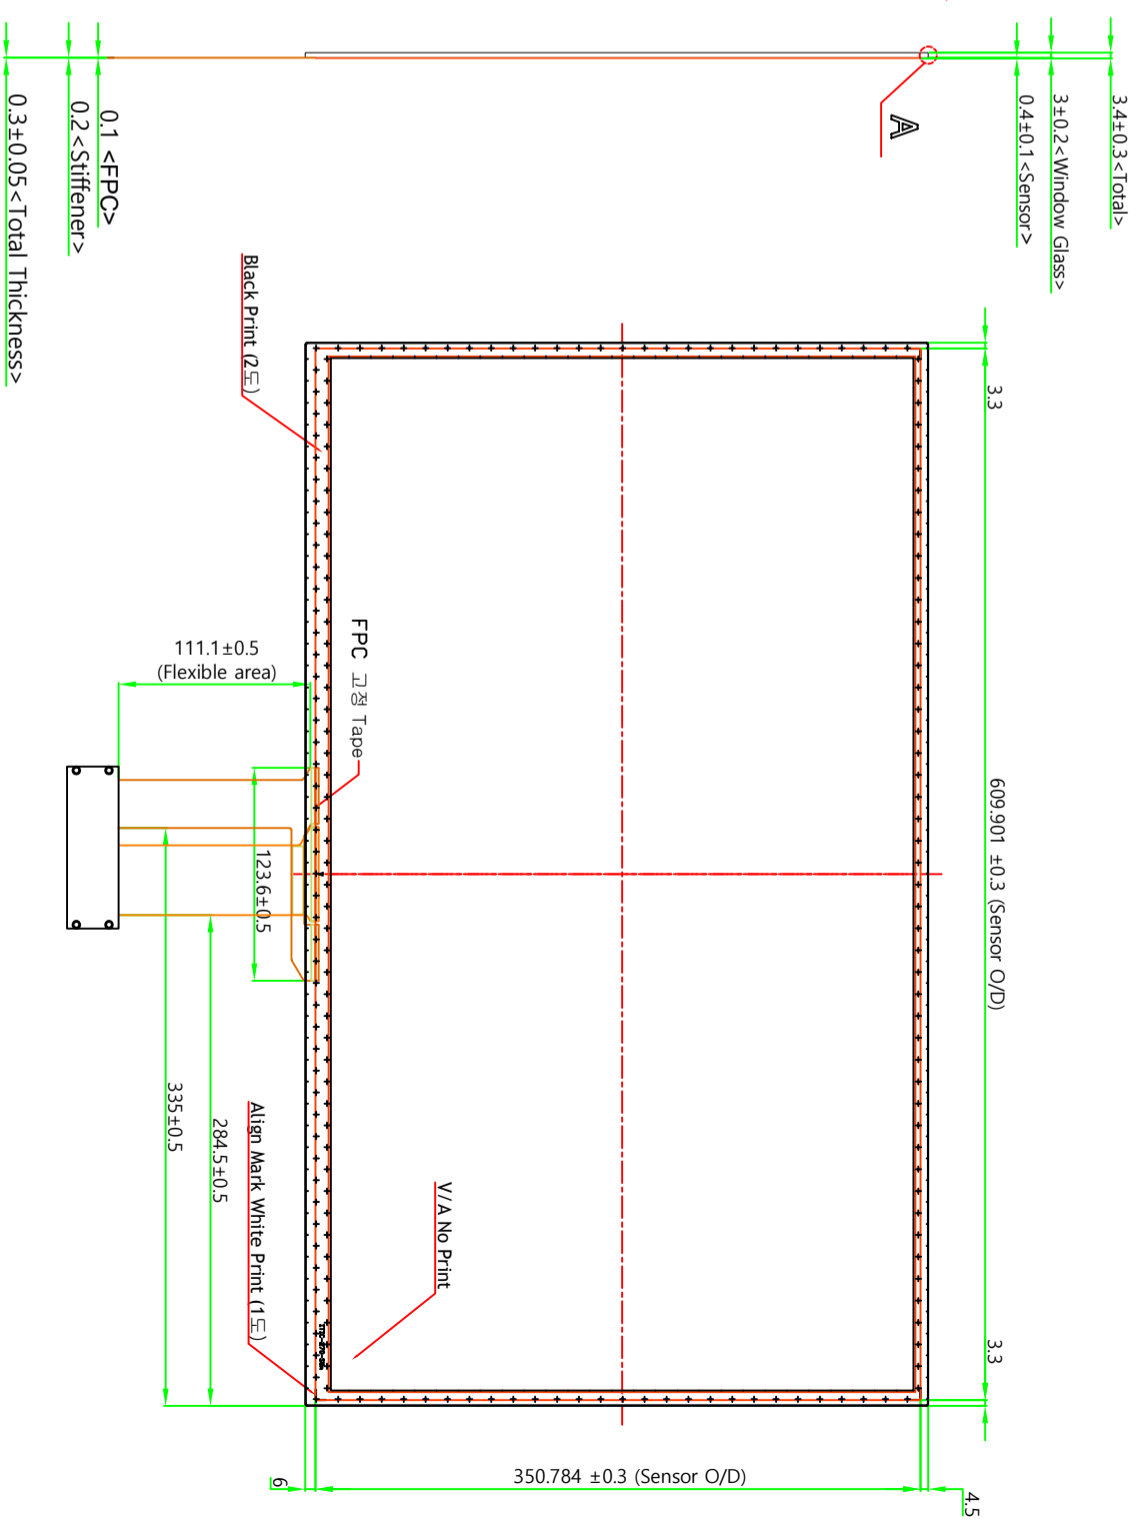

Rev	AMEND	DATE	CHECK	APPR.
P1	Proto	2019.08.13	H.I.Woo	H.Y.Sohn
P2	Added Triple Monitor Mounting Hole	2019.12.13	H.I.Woo	H.Y.Sohn
P3				

		MODEL NO	INC-2703FHPNIPC-U	VIEW :	UNIT : mm	
		NAME	27.0" Closed Frame	Qty	1	REV. P2
DRAWN	CHECKED	APPROVED	DWG. NO	4M2703046-01	SCALE	1 / 1
H.I.Woo		H.Y.Sohn	MATERIAL / FINISH	EGI T=1.0	DATE	2019.12.17

Rev	AMEND	DATE	CHECK	APPR.
P1	Proto	2019.08.13	H.I.Woo	H.Y.Sohn
P2	Added Triple Monitor Mounting Hole	2019.12.13	H.I.Woo	H.Y.Sohn
P3				

- TOP VIEW (Touch Module) -

- RIGHT VIEW -

- BOT VIEW -

NOTES

1. Type: GFF Capacitive Touch Panel
2. Cover Window: Tempered Soda Lime 3.0T
3. Touch Performance: 10 Point, 15 ϕ
4. Interface : USB
5. Window Decoration Color : Black Color Printing
6. Transmittance : 88%±3%
7. Surface Hardness : More than 6H
8. Control Board : Silicon Works

STACK UP & MATERIAL

Description	Material	Thickness
Cover Window	Tempered Soda Lime	3000um
Top OCA	LGH, OC9102D	100um
Top Film	ITO Film	100um
Mid OCA	LGH, OC9102D	100um
Bot Film	ITO Film	100um

		MODEL NO	INC-2703FHPNPC-U	VIEW :			UNIT :	mm
		NAME	27.0" Closed Frame	Qty	1	REV.	P1	
DRAWN	CHECKED	APPROVED	DWG. NO	4M2703046-01	SCALE	1 / 1		
H.I.Woo		H.Y.Sohn	MATERIAL / FINISH	EGI T=1.0	DATE	2019.12.17		

Rev	AMEND	DATE	CHECK	APPR.
P1	Proto	2019.12.12	H.I.Woo	H.Y.Sohn
P2				
P3				

27.0" Triple Curved 고정 Bracket x 2ea
 EGI = 2.0T / Black Sandtone 도장

		MODEL NO	INC-2703FHPNTPC-U	VIEW :		UNIT : mm
		NAME	27.0" Closed Frame	Qty	1	REV.
DRAWN	CHECKED	APPROVED	DWG. NO	SCALE	1 / 1	
H.I.Woo		H.Y.Sohn	4M2703058-00	DATE	2019.12.17	
			MATERIAL / FINISH	EGI T=2.0		