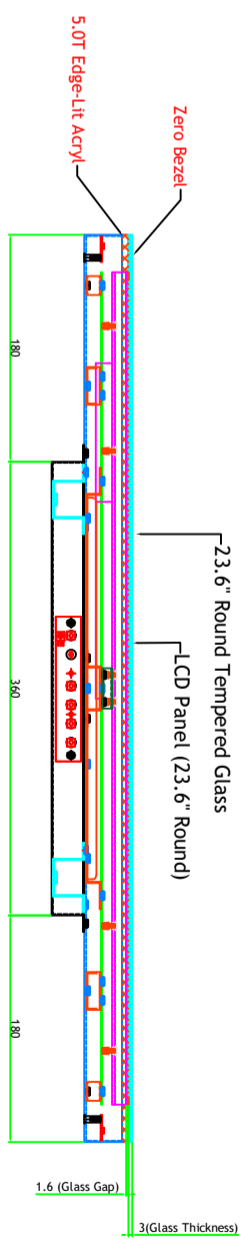

Rev	AMEND	DATE	CHECK	APPR.
P1	Proto	2019.12.24	H.I.Woo	H.Y.Sohn
P2				
B				

- LED Lighting Control Port
- VGA/DVI Audio Input
- VGA Input
- DVI-D Input
- DP Input
- 24VDC Input

LED Lighting Control Port Pin Map (w/ IC)

#1 : 5V, #2 : CTL, #3 : GND
#4 : 5V, #5 : NC, #6 : GND

Molex 43020-0600

SUZOHAPP		MODEL NO	INC-2363FHAZIG	VIEW :	UNIT : mm
NAME	23.6" Closed Frame	QTY	1	REV.	P1
DRAWN	CHECKED	APPROVED	DWG. NO	SCALE	1 / 1
H.I.Woo		H.Y.Sohn	4M2363001-00	DATE	2019.12.24
MATERIAL / FINISH		EGIT=1.0			

Front View

- Black Masking : 2 time

Rear View

PGLSHT2363001 23.6" Edge-LED Tempered Glass Drawing
 V1.0 2019.12.18

Rev	AMEND	DATE	CHECK	APPR.
P1	Proto	2019.12.18	H.I.Woo	H.Y.Sohn
P2				
P3				

		MODEL NO	INC-2363FHAZIG	VIEW :		UNIT : mm
		NAME	23.6" Closed Frame	Qty	1	REV.
DRAWN	CHECKED	APPROVED	DWG. NO	4M2363001-00	SCALE	1 / 1
H.I.Woo		H.Y.Sohn	MATERIAL / FINISH	EGI T=1.0	DATE	2019.12.18