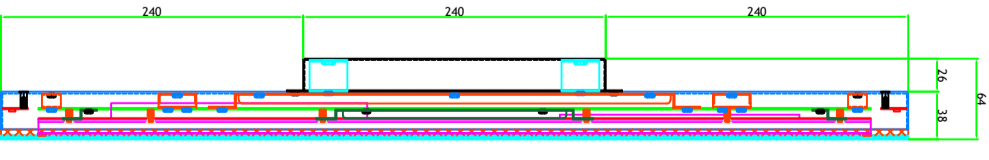

Rev	AMEND	DATE	CHECK	APPR.
P1	Proto	2019.12.24	H.I.Woo	H.Y.Sohn
P2				
B				

- LED Lighting Control Port
- VGA/DVI Audio Input
- VGA Input
- DVI-D Input
- DP Input
- 24VDC Input

LED Lighting Control Port Pin Map (w/ IC)

#1 : 5V, #2 : CTL, #3 : GND
#4 : 5V, #5 : NC, #6 : GND

Molex 43020-0600

SUZOHAPP		MODEL NO	INC-2363FHAZIG	VIEW :	UNIT : mm
NAME	23.6" Closed Frame	QTY	1	REV.	P1
DRAWN	CHECKED	APPROVED	DWG. NO	SCALE	1 / 1
H.I.Woo		H.Y.Sohn	4M2363001-00	DATE	2019.12.24
MATERIAL / FINISH		EGIT=1.0			

Front View

- Black Masking : 2 time

Rear View

PGLSHT2363001 23.6" Edge-LED Tempered Glass Drawing
 V1.0 2019.12.18

Rev	AMEND	DATE	CHECK	APPR.
P1	Proto	2019.12.18	H.I.Woo	H.Y.Sohn
P2				
P3				

		MODEL NO	INC-2363FHAZIG	VIEW :		UNIT : mm
		NAME	23.6" Closed Frame	Qty	1	REV.
DRAWN	CHECKED	APPROVED	DWG. NO	4M2363001-00	SCALE	1 / 1
H.I.Woo		H.Y.Sohn	MATERIAL / FINISH	EGI T=1.0	DATE	2019.12.18