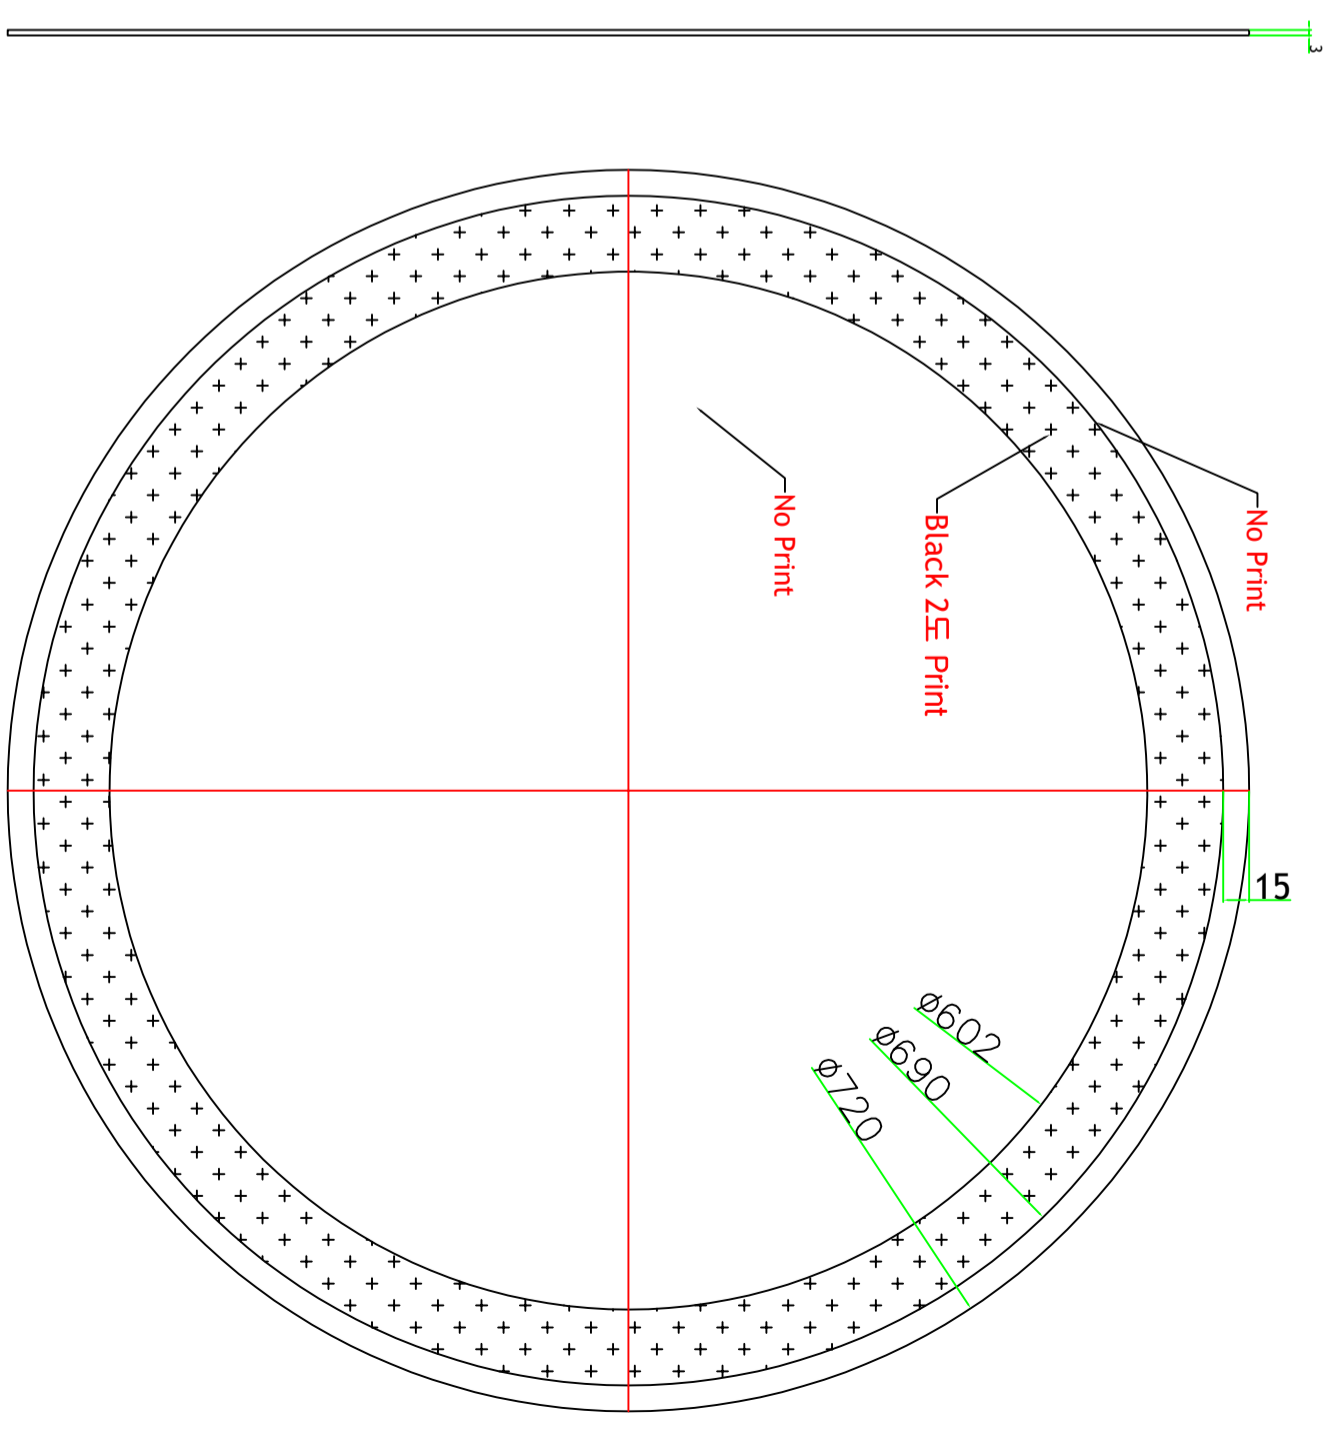

#1 : 5V, #2 : CTL, #3 : GND
#4 : 5V, #5 : NC, #6 : GND

Molex 43020-0600

SUZOHAPP		MODEL NO	INC-2363FHAZIG	VIEW :	UNIT : mm
NAME	23.6" Closed Frame	QTY	1	REV.	P1
DRAWN	CHECKED	APPROVED	DWG. NO	SCALE	1 / 1
H.I.Woo		H.Y.Sohn	4M2363001-00	DATE	2019.12.24
MATERIAL / FINISH		EGIT=1.0			

Front View

- Black Masking : 2 time

Rear View

PGLSHT2363001 23.6" Edge-LED Tempered Glass Drawing
 V1.0 2019.12.18

Rev	AMEND	DATE	CHECK	APPR.
P1	Proto	2019.12.18	H.I.Woo	H.Y.Sohn
P2				
P3				

		MODEL NO	INC-2363FHAZIG	VIEW :		UNIT : mm
		NAME	23.6" Closed Frame	Qty	1	REV.
DRAWN	CHECKED	APPROVED	DWG. NO	4M2363001-00	SCALE	1 / 1
H.I.Woo		H.Y.Sohn	MATERIAL / FINISH	EGI T=1.0	DATE	2019.12.18