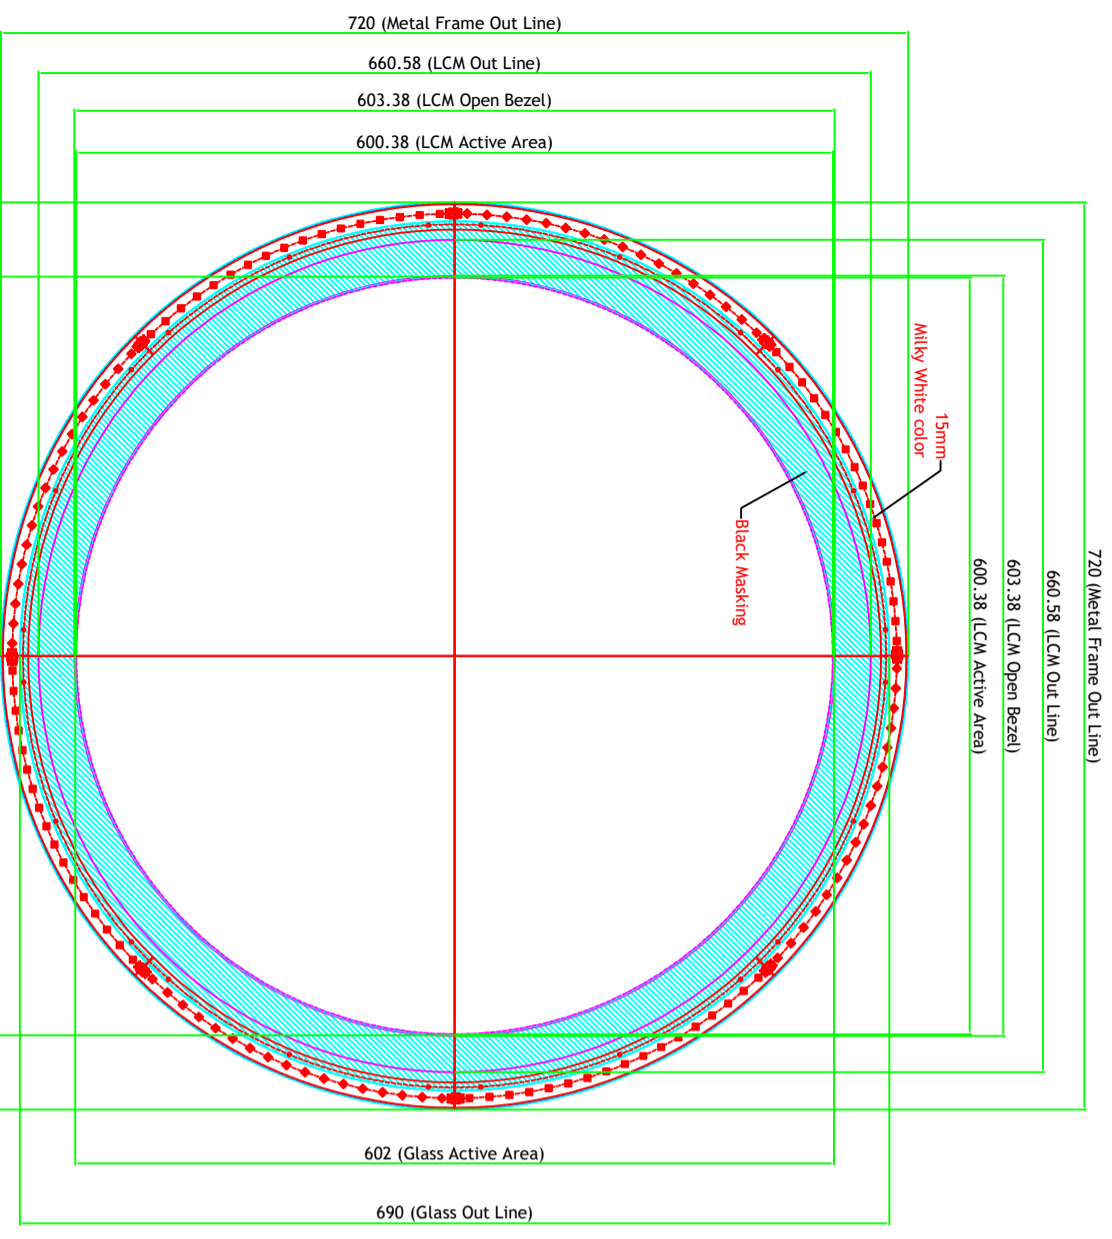

Rev	AMEND	DATE	CHECK	APPR.
P1	Proto	2019.12.24	H.I.Woo	H.Y.Sohn
P2				
B				

- LED Lighting Control Port
- VGA/DVI Audio Input
- VGA Input
- DVI-D Input
- DP Input
- 24VDC Input

LED Lighting Control Port Pin Map (w/ IC)

#1 : 5V, #2 : CTL, #3 : GND
#4 : 5V, #5 : NC, #6 : GND

Molex 43020-0600

SUZOHAPP		MODEL NO	INC-2363FHAZIG	VIEW :	UNIT : mm
NAME	23.6" Closed Frame	QTY	1	REV.	P1
DRAWN	CHECKED	APPROVED	DWG. NO	SCALE	1 / 1
H.I.Woo		H.Y.Sohn	4M2363001-00	DATE	2019.12.24
MATERIAL / FINISH		EGIT=1.0			

Front View

- Black Masking : 2 time

Rear View

PGLSHT2363001 23.6" Edge-LED Tempered Glass Drawing
 V1.0 2019.12.18

Rev	AMEND	DATE	CHECK	APPR.
P1	Proto	2019.12.18	H.I.Woo	H.Y.Sohn
P2				
P3				

		MODEL NO	INC-2363FHAZIG	VIEW :		UNIT : mm
		NAME	23.6" Closed Frame	Qty	1	REV.
DRAWN	CHECKED	APPROVED	DWG. NO	4M2363001-00	SCALE	1 / 1
H.I.Woo		H.Y.Sohn	MATERIAL / FINISH	EGI T=1.0	DATE	2019.12.18