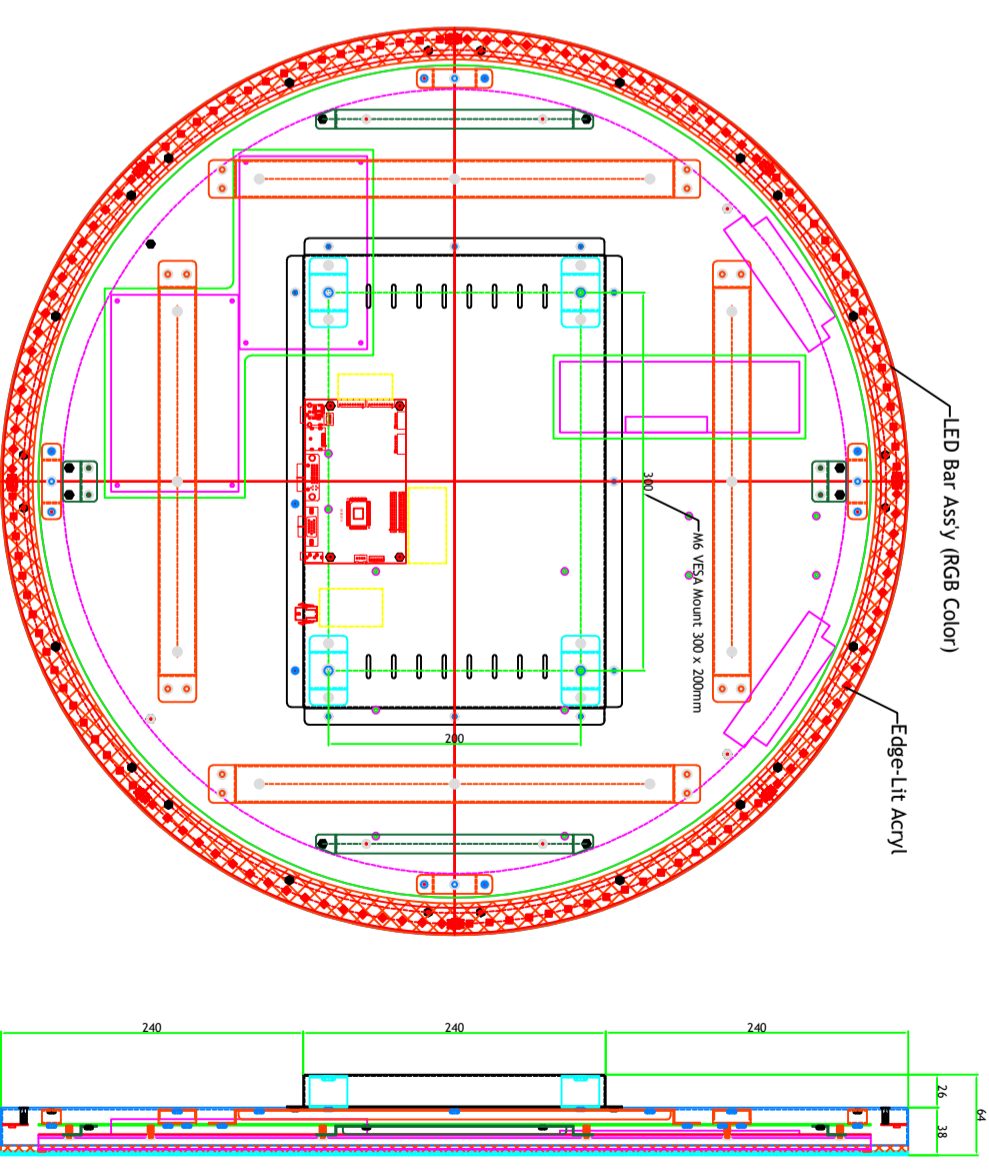

Rev	AMEND	DATE	CHECK	APPR.
P1	Proto	2019.12.24	H.I.Woo	H.Y.Sohn
P2				
B				

- LED Lighting Control Port
- VGA/DVI Audio Input
- VGA Input
- DVI-D Input
- DP Input
- 24VDC Input

LED Lighting Control Port Pin Map (w/ IC)

#1 : 5V, #2 : CTL, #3 : GND
#4 : 5V, #5 : NC, #6 : GND

Molex 43020-0600

SUZOHAPP		MODEL NO	INC-2363FHAZIG	VIEW :	UNIT : mm
NAME	23.6" Closed Frame	QTY	1	REV.	P1
DRAWN	CHECKED	APPROVED	DWG. NO	SCALE	1 / 1
H.I.Woo		H.Y.Sohn	4M2363001-00	DATE	2019.12.24
MATERIAL / FINISH		EGIT=1.0			

Front View

- Black Masking : 2 time

Rear View

PGLSHT2363001 23.6" Edge-LED Tempered Glass Drawing
 V1.0 2019.12.18

Rev	AMEND	DATE	CHECK	APPR.
P1	Proto	2019.12.18	H.I.Woo	H.Y.Sohn
P2				
P3				

		MODEL NO	INC-2363FHAZIG	VIEW :		UNIT : mm
		NAME	23.6" Closed Frame	Qty	1	REV.
DRAWN	CHECKED	APPROVED	DWG. NO	4M2363001-00	SCALE	1 / 1
H.I.Woo		H.Y.Sohn	MATERIAL / FINISH	EGI T=1.0	DATE	2019.12.18