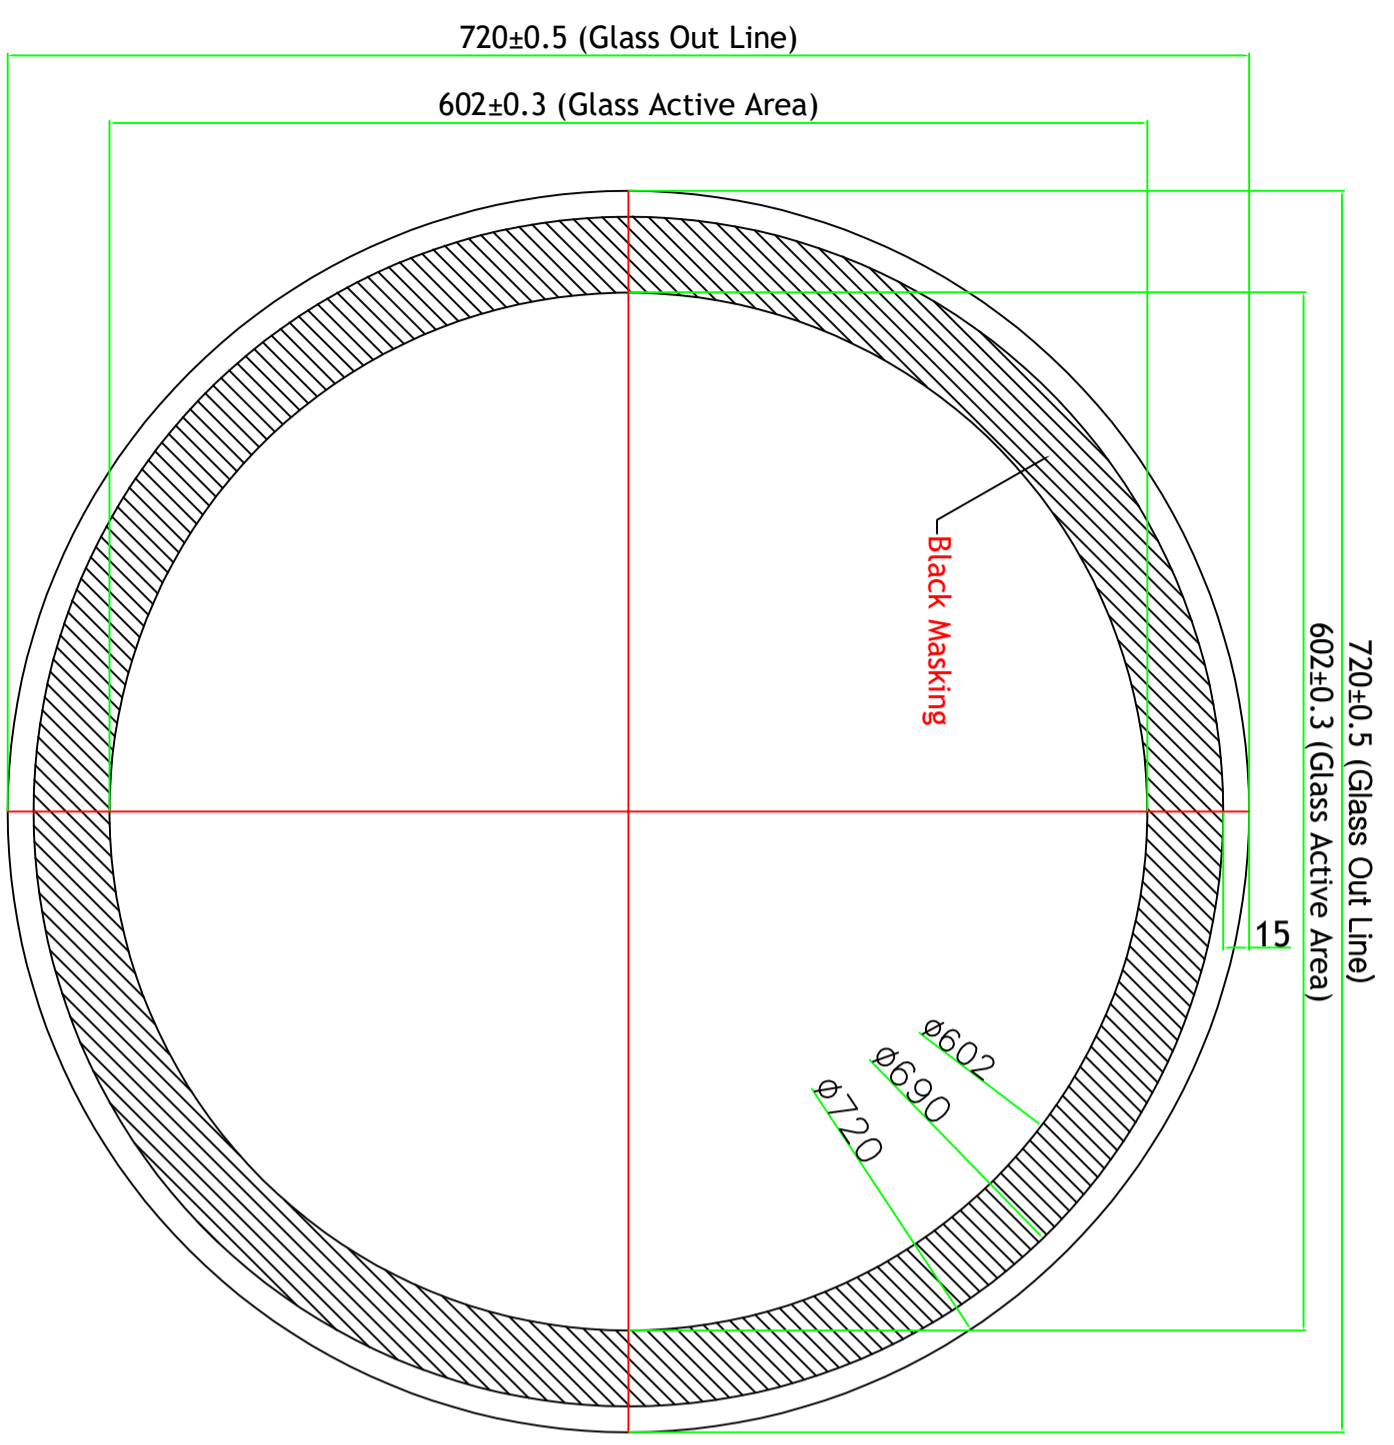

Rev	AMEND	DATE	CHECK	APPR.
P1	Proto	2019.12.24	H.I.Woo	H.Y.Sohn
P2				
B				

- LED Lighting Control Port
- VGA/DVI Audio Input
- VGA Input
- DVI-D Input
- DP Input
- 24VDC Input

LED Lighting Control Port Pin Map (w/ IC)

#1 : 5V, #2 : CTL, #3 : GND
#4 : 5V, #5 : NC, #6 : GND

Molex 43020-0600

SUZOHAPP		MODEL NO	INC-2363FHAZIG	VIEW :	UNIT : mm
NAME	23.6" Closed Frame	QTY	1	REV.	P1
DRAWN	CHECKED	APPROVED	DWG. NO	SCALE	1 / 1
H.I.Woo		H.Y.Sohn	4M2363001-00	DATE	2019.12.24
MATERIAL / FINISH		EGIT=1.0			

Front View

- Black Masking : 2 time

Rear View

PGLSHT2363001 23.6" Edge-LED Tempered Glass Drawing
 V1.0 2019.12.18

Rev	AMEND	DATE	CHECK	APPR.
P1	Proto	2019.12.18	H.I.Woo	H.Y.Sohn
P2				
P3				

		MODEL NO	INC-2363FHAZIG	VIEW :		UNIT : mm
		NAME	23.6" Closed Frame	Qty	1	REV.
DRAWN	CHECKED	APPROVED	DWG. NO	4M2363001-00	SCALE	1 / 1
H.I.Woo		H.Y.Sohn	MATERIAL / FINISH	EGI T=1.0	DATE	2019.12.18