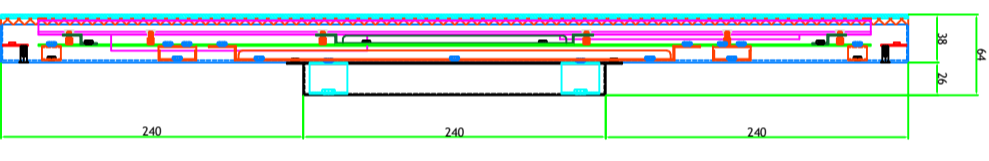

Rev	AMEND	DATE	CHECK	APPR.
P1	Proto	2019.12.24	H.I.Woo	H.Y.Sohn
P2				
B				

- LED Lighting Control Port
- VGA/DVI Audio Input
- VGA Input
- DVI-D Input
- DP Input
- 24VDC Input

LED Lighting Control Port Pin Map (w/ IC)

#1 : 5V, #2 : CTL, #3 : GND
#4 : 5V, #5 : NC, #6 : GND

Molex 43020-0600

SUZOHAPP		MODEL NO	INC-2363FHAZIG	VIEW :	UNIT : mm
NAME	23.6" Closed Frame	QTY	1	REV.	P1
DRAWN	CHECKED	APPROVED	DWG. NO	SCALE	1 / 1
H.I.Woo		H.Y.Sohn	4M2363001-00	DATE	2019.12.24
MATERIAL / FINISH		EGIT=1.0			

Front View

- Black Masking : 2 time

Rear View

PGLSHT2363001 23.6" Edge-LED Tempered Glass Drawing
 V1.0 2019.12.18

Rev	AMEND	DATE	CHECK	APPR.
P1	Proto	2019.12.18	H.I.Woo	H.Y.Sohn
P2				
P3				

		MODEL NO	INC-2363FHAZIG	VIEW :		UNIT : mm
		NAME	23.6" Closed Frame	Qty	1	REV.
DRAWN	CHECKED	APPROVED	DWG. NO	4M2363001-00	SCALE	1 / 1
H.I.Woo		H.Y.Sohn	MATERIAL / FINISH	EGI T=1.0	DATE	2019.12.18