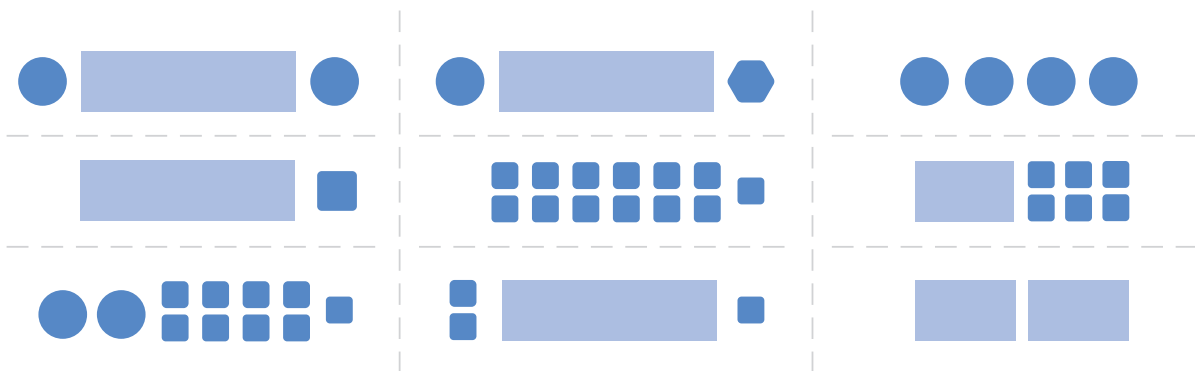

If you're interested in taking your user interface to the next level, contact a SUZOHAPP representative for more information today.