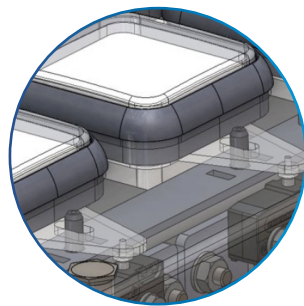

If you're interested in taking your user interface to the next level, contact a SUZOHAPP representative for more information today.