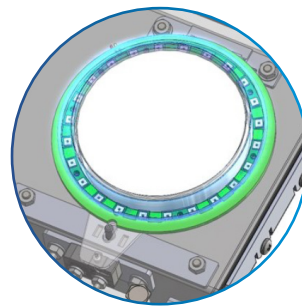

If you're interested in taking your user interface to the next level, contact a SUZOHAPP representative for more information today.