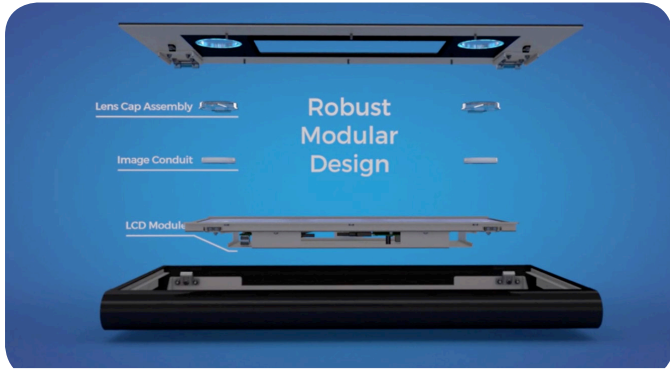

Features

- ✓ Self-labelling buttons without the complexity or cost
- ✓ Touchscreen flexibility, with familiar tactile feel
- ✓ Optional illuminated RGB bezel
- ✓ Confidence and speed of a physical button
- ✓ Excellent visibility without glare or distortion
- ✓ Interfaces: VGA, DVI-D or LVDS
- ✓ Button interface is available in RS232 or USB
- ✓ DisplayPort and HDMI are available upon request

Serviceability

The DPS' modular design enhances serviceability. Individual components can be replaced, allowing for efficient repairs and reduced downtime.