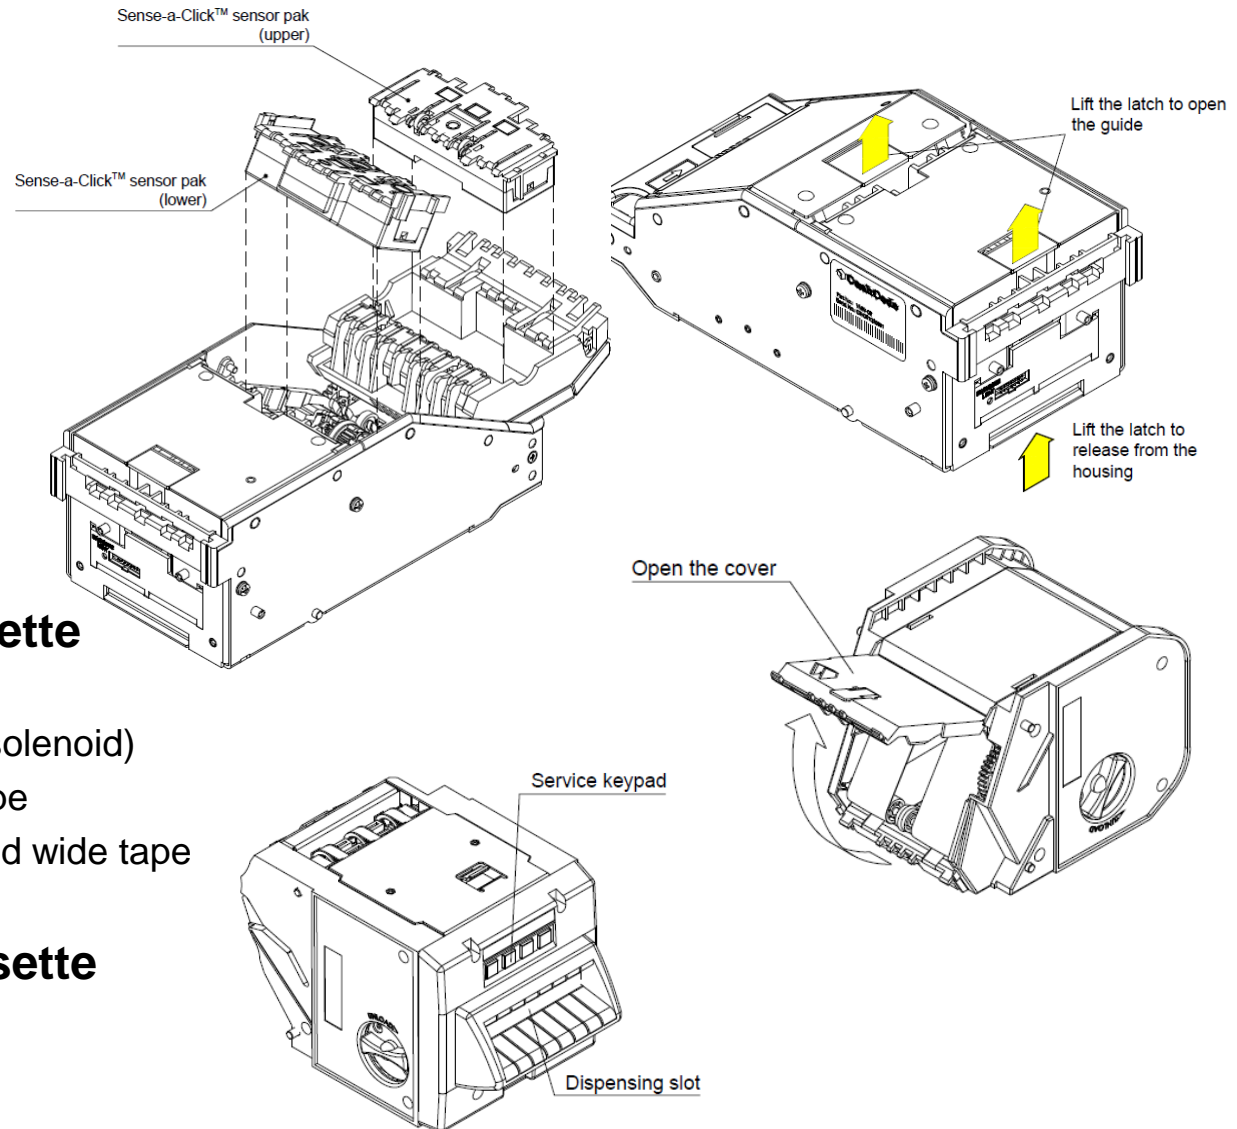

Identify spare modules on B2B

8 types Sense a Click

MFLS-1704 and 1706

MFLS-1705 and 1707

MFLS-1801 and 1802

MFLS-1901 and 1902

2 types Validator Head

MFLV-2110 non coated version

MFLV-9013 coated version

4 types recycling cassette

BBR-0110 Standard cassette

BBR-0111 Lockable cassette (solenoid)

BBR-0112 Narrow and wide tape

BBR-0113 Lockable, narrow and wide tape

3 types dispenser cassette

BBD-0110 with plastic bezel

BBD-0310 with metal bezel

BBD-0510 with dual bezel