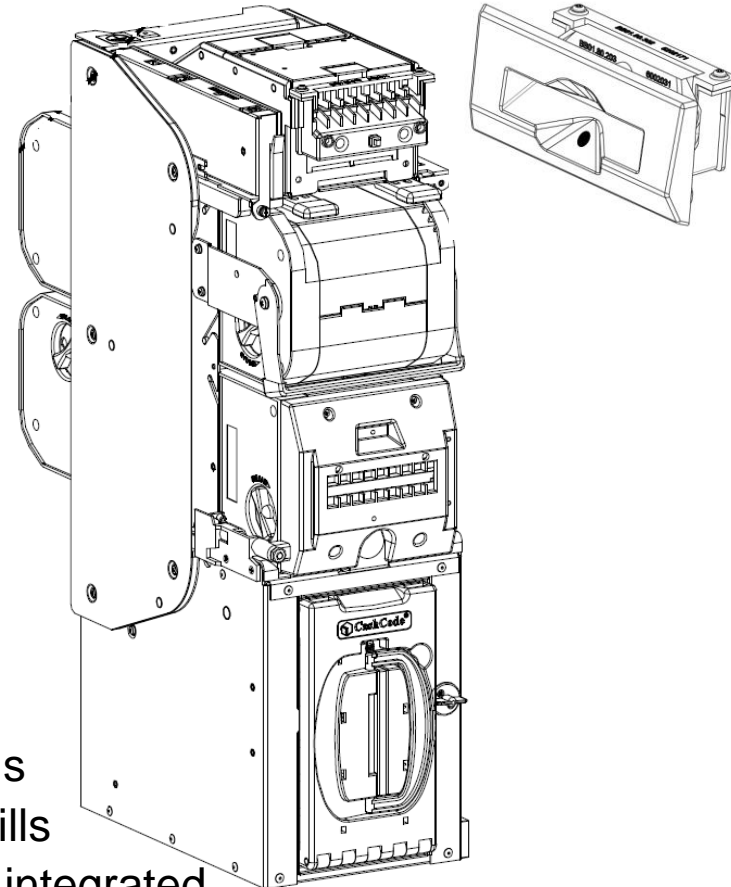

Fare collection

Metal Fixed bezel

Dual Metal Bezel

Most used version in Europe MBB-5510

MBB-51XX with 1 recycler
MBB-52XX with 2 recyclers
MBB-53XX with 3 recyclers

Stacker cassette for 600 bills
Stacker cassette for 1000 bills
Stacker cassette with RFID integrated