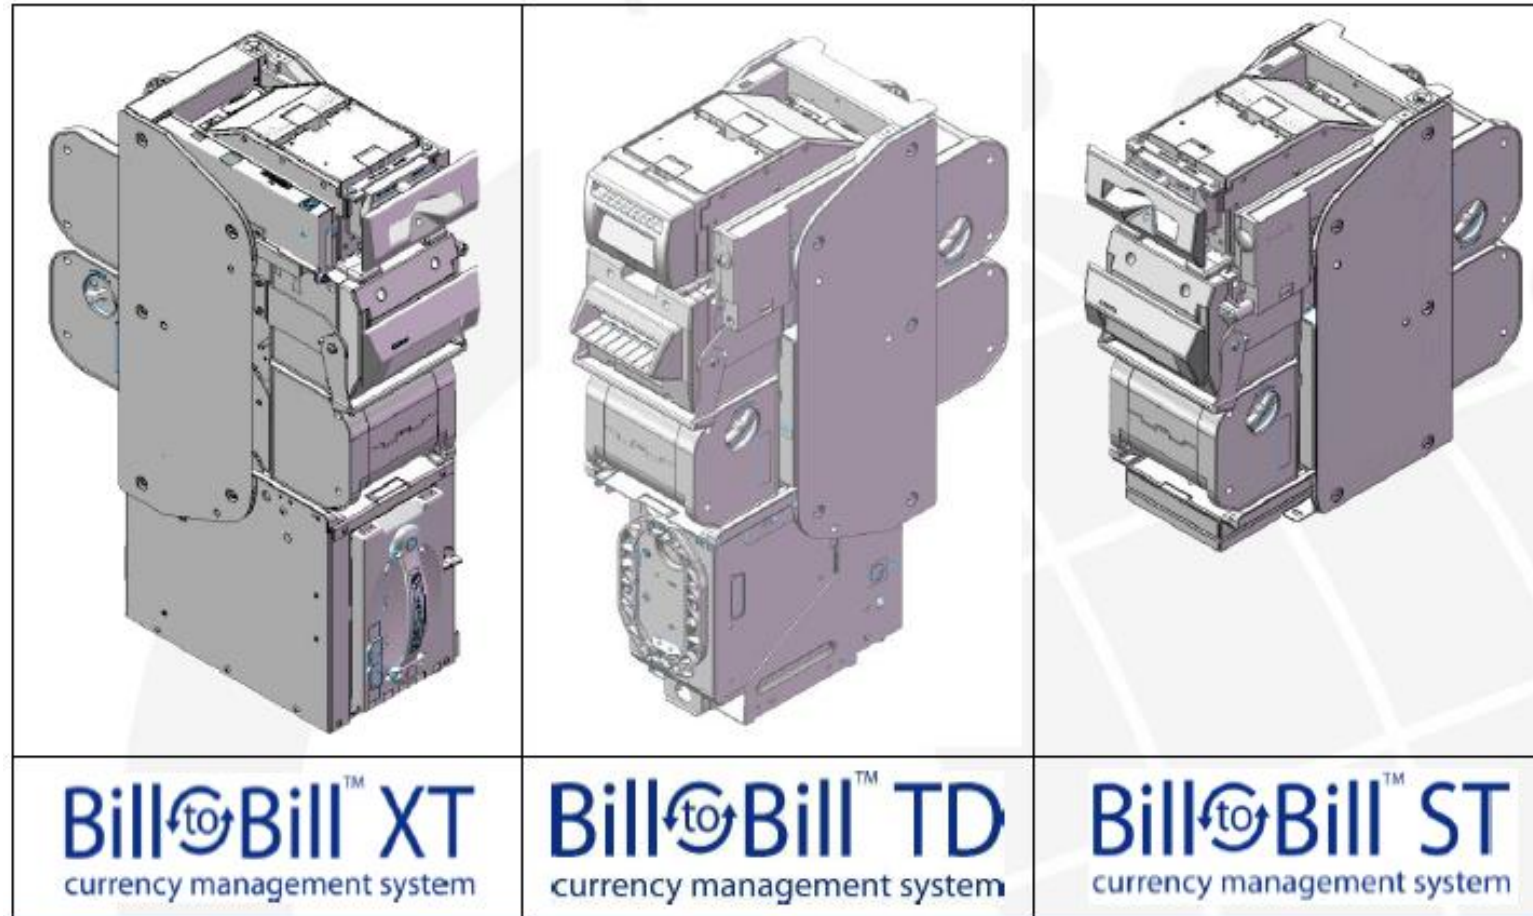

New variants on both versions