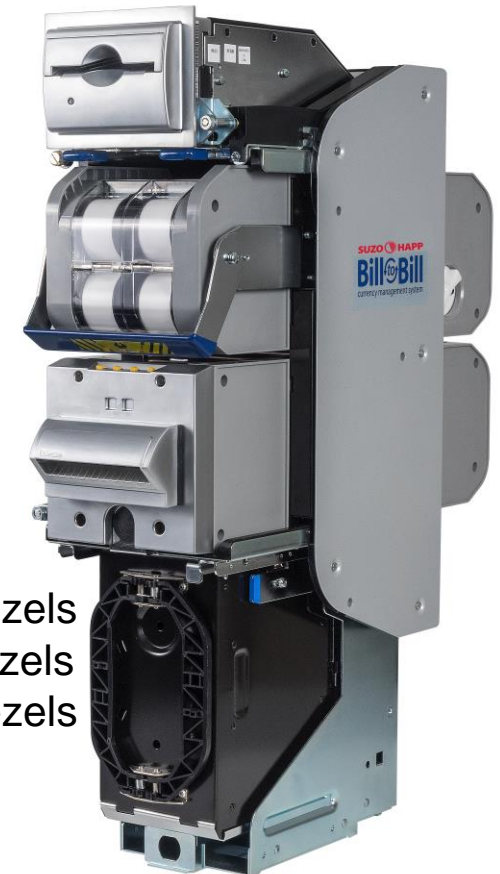

Metal Bezel

MBB-03XX and MBB3XXX

MBB-0310 Metal bezels
MBB-0311 Metal bezels
MBB-0312 Metal bezels

All material coated