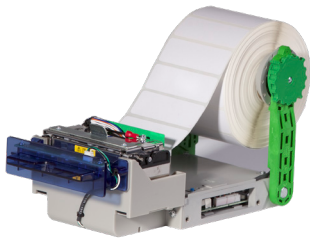

### PayCheck® Terminal™ Low-cost hardware for interactive kiosks.

PayCheck Terminal XL is the world's first kiosk terminal powered by a TITO printer. Taking advantage of the power and uniqueness of the PayCheck NextGen printer, we created a Linux-based terminal for your gaming, lottery and retail applications.

### PayCheck® 4™ Fastest. Smartest. Toughest.

Finally, there's a printer that's as fast as the gaming action on your casino floor. The PayCheck 4™ Thermal Printer from Nanoptix® can print a ticket in just 0.6 seconds!

## PayCheck® Desktop 2™

The newest member of the PayCheck® series family

Powered with PayCheck NextGen technology, this desktop model can enhance your cage environment by providing your customers quick TITO tickets, promotional coupons and/or streamlined tax forms, to name a few, while keeping your host engaged one-on-one with your patrons.

## EZ-Tear™

Compact. Flexible. Modular.

The EZ-Tear Printer provides manufacturers flexibility while remaining compact and reliable. Built with modularity in mind, the EZ-Tear printer will fit many types of kiosks and with its clamshell design, provide easy access for paper loading.