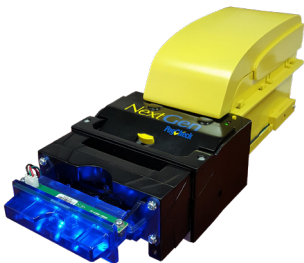

### Orizon™ NextGen™ Smarter. Faster. Better.

The ultimate kiosk printer, combining technology (PC-based infrastructure), flexibility (adjustable spindle arm) and outstanding reliability (200km print head life).

### PayCheck® Terminal™ Low-cost hardware for interactive kiosks.

PayCheck Terminal XL is the world's first kiosk terminal powered by a TITO printer. Taking advantage of the power and uniqueness of the PayCheck NextGen printer, we created a Linux-based terminal for your gaming, lottery and retail applications.

## PayCheck® Desktop 2™

The newest member of the PayCheck® series family

Powered with PayCheck NextGen technology, this desktop model can enhance your cage environment by providing your customers quick TITO tickets, promotional coupons and/or streamlined tax forms, to name a few, while keeping your host engaged one-on-one with your patrons.

## EZ-Tear™

Compact. Flexible. Modular.

The EZ-Tear Printer provides manufacturers flexibility while remaining compact and reliable. Built with modularity in mind, the EZ-Tear printer will fit many types of kiosks and with its clamshell design, provide easy access for paper loading.