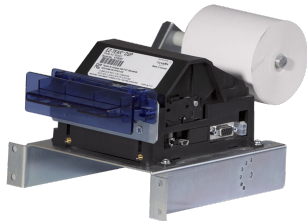

EZ-Tear™

Compact. Flexible. Modular.

The EZ-Tear Printer provides manufacturers flexibility while remaining compact and reliable. Built with modularity in mind, the EZ-Tear printer will fit many types of kiosks and with its clamshell design, provide easy access for paper loading.