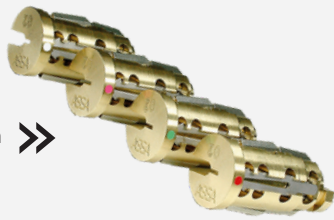

Assa Desmo
Removable Cores with
Colour Identification