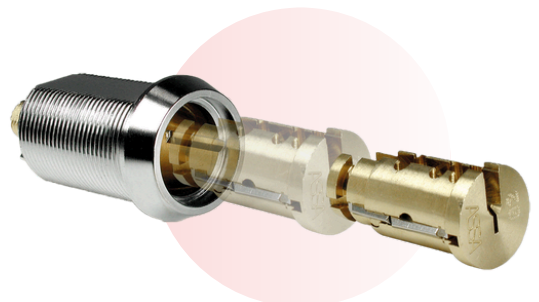

Keys made of
nickel silver >>>

<<< Cylinder made of
nickel-plated brass

Part Numbers & Descriptions

D0100-X	ASSA-Desmo high security lock keyed-alike for ADP (except wall devices) - Ø 19-22 mm
D0200-X	ASSA-Desmo high security lock keyed-alike for Löwen (except wall device), Crown, Bally, psmttec, JVH and more - Ø 16-19 mm
D0300-X	Key for ASSA-Desmo high security lock, keyed-alike
110-0551	La Paloma-Switch included insert ring, make a bold lock to a switchlock. Usable for D0200-X (not for D0100-X)
D1078KA	ASSA Desmo high security lock keyed-alike - Ø 22,2 mm
D1078KXXX	ASSA Desmo high security lock keyed-alike - Ø 22,2 mm - (the x represents the quantity)
D1078KD	ASSA Desmo high security lock keyed-different - Ø 22,2 mm
D1118KA	ASSA Desmo high security lock keyed-alike - Ø 28,5 mm
D1118KXXX	ASSA Desmo high security lock keyed-alike - Ø 28,5 mm - (the x represents the quantity)
D1118KD	ASSA Desmo high security lock keyed-different - Ø 28,5 mm

Version: ASSA DESMO Removable Core - Flexible Security Made Easy

Building on the proven ASSA DESMO locks, this version features a removable core that can be quickly and securely swapped using the special management key, making pre-installations fast, safe, and efficient.

Key Features

- 6-pin lock with reinforced side bars and false cuts for superior pick resistance.
- Patent-protected design prevents unauthorized key duplication.
- Core easily replaced using a special management key with three code heights for fast re-keying.
- Pins mounted from one side and covered by a removable plate for simple maintenance.
- Large nickel silver key ensures durability and comfortable operation, with standard 90° rotation.
- Flexible installation with adjustable collars, keyed-alike RC switchlock option, and multiple cam sizes available.