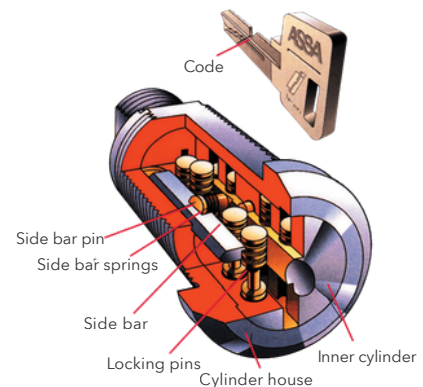

Assa Desmo Locks

Unmatched Security for
Demanding Environments.

ASSA ABLOY

The ASSA DESMO is a patented high-security locking solution engineered for the demanding environment of gaming floors and cash-handling areas. Its direct-drive pin technology, operating without springs, ensures reliable performance even in dusty, high-traffic, and intensive-use conditions.

With advanced anti-picking protection, false-cut pin security, and strictly controlled key blank distribution, ASSA DESMO safeguards assets, cabinets, and critical equipment against unauthorized access. Designed for long-term durability and operational continuity, it delivers the uncompromising security that gaming environments require.

Key Features

- Patent protected against unauthorized key duplication
- 8-pin lock combined with two strong side bars
- Standard 90 degrees operations and key removable in locked position. Also available as option with removable key in either locked or unlocked position
- Standard supplied with 32 mm cam, other sizes and models available on request
- Virtually frictionless key entry
- Various collars available to adjust any mounting depth
- Switchlocks available in same keycode as standard camlocks
- Keyed-different locks are supplied with 2 keys per lock