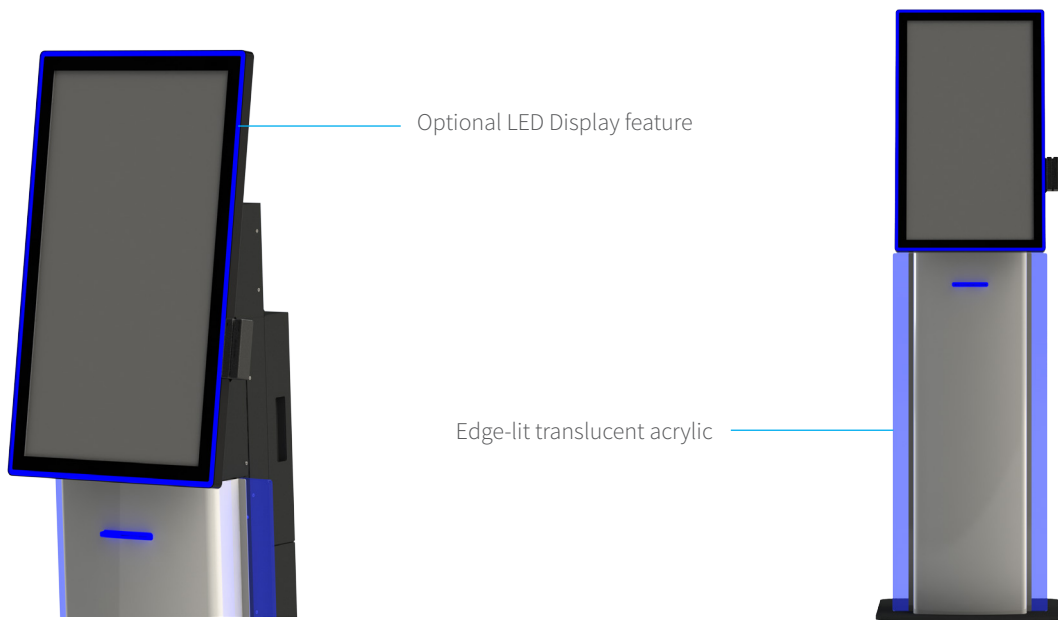

27" Touch Screen Kiosk

SUZOHAPP's pedestal Loyalty Kiosk is a touchscreen kiosk with a small footprint, designed to fit into most sized spaces. Although the small footprint the kiosk still boasts a 27" touchscreen LED LCD, ideal for customers experience as well as enhancing your venue. SUZOHAPP's kiosks use only industrial quality components to ensure longevity and maximum return on investment.

Features

- Slim and contemporary design
- Edge-lit translucent acrylic
- Detailed Transaction reports
- Custom colours and lighting
- Optional LED Display feature
- Custom artwork wrap for front panel
- Small footprint

Hardware

- 27" FHD premium LED LCD with Projective Capacitive Touch
- 6th Gen embedded motherboard, i3 CPU, 256Gb MSATA storage
 - CPU is upgradeable
- Win 10 IoT
- Dual orientation swipe card reader
- 2D Barcode scanner (optional)
- Nanoptix HSVL Advance Thermal Printer
- High quality industrial power supply