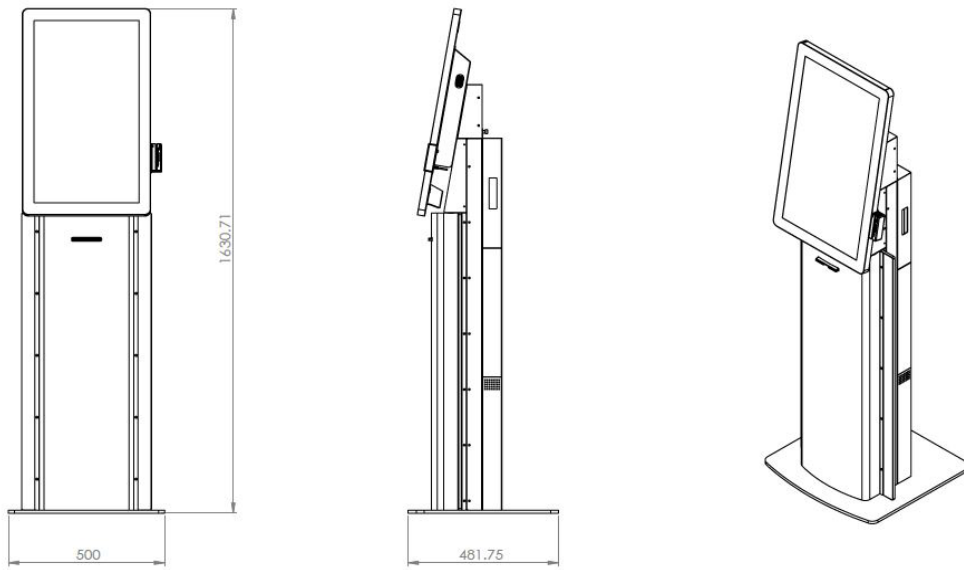

Features

- Slim and contemporary design
- Edge-lit translucent acrylic
- Detailed Transaction reports
- Custom colours and lighting
- Optional LED Display feature
- Custom artwork wrap for front panel
- Small footprint

Hardware

- 27" FHD premium LED LCD with Projective Capacitive Touch
- 6th Gen embedded motherboard, i3 CPU, 256Gb MSATA storage
 - CPU is upgradeable
- Win 10 IoT
- Dual orientation swipe card reader
- 2D Barcode scanner (optional)
- Nanoptix HSVL Advance Thermal Printer
- High quality industrial power supply

Technical Schematics

Technical Specifications

Dimensions (WxDxH)	500mm x 481.75mm x 1630.71mm
Printer	Nanoptix HSVL Advance Thermal Printer