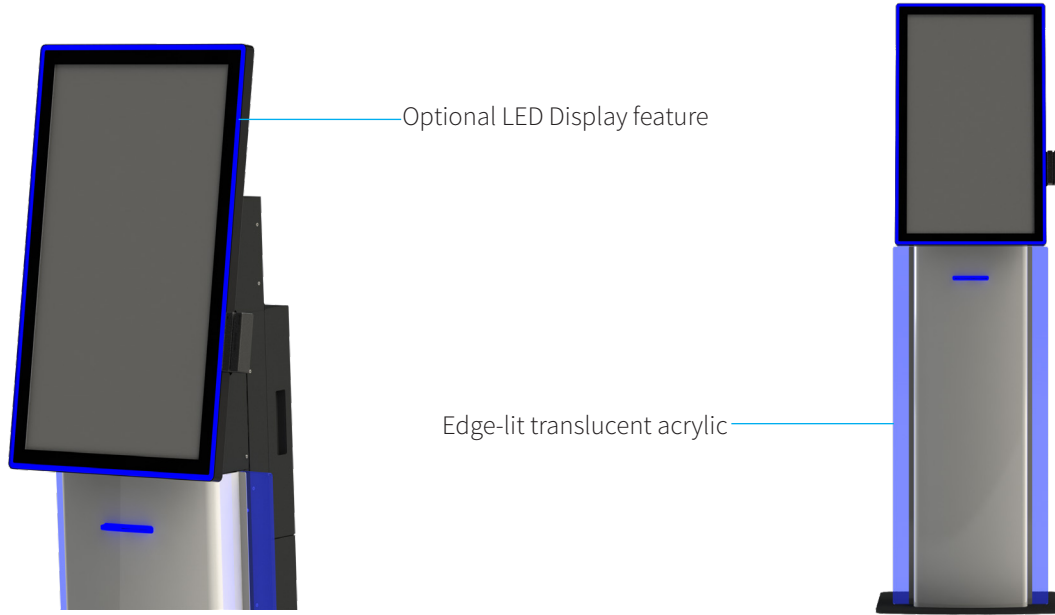

27" Touch Screen Kiosk

SUZOHAPP's pedestal Loyalty Kiosk is a touchscreen kiosk with a small footprint, designed to fit into most sized spaces. Although the small footprint the kiosk still boasts a 27" touchscreen LED LCD, ideal for customers experience as well as enhancing your venue. SUZOHAPP's kiosks use only industrial quality components to ensure longevity and maximum return on investment.

Features

- ✓ Slim and contemporary design
- ✓ Edge-lit translucent acrylic
- ✓ Detailed Transaction reports
- ✓ Custom colours and lighting
- ✓ Optional LED Display feature
- ✓ Custom artwork wrap for front panel
- ✓ Small footprint

Hardware

- ✓ 27" FHD premium LED LCD with Projective Capacitive Touch
- ✓ 6th Gen embedded motherboard, i3 CPU, 256Gb MSATA storage
- CPU is upgradeable
- ✓ Win 10 IoT
- ✓ Dual orientation swipe card reader
- ✓ 2D Barcode scanner (optional)
- ✓ Nanoptix HSVL Advance Thermal Printer
- ✓ High quality industrial power supply