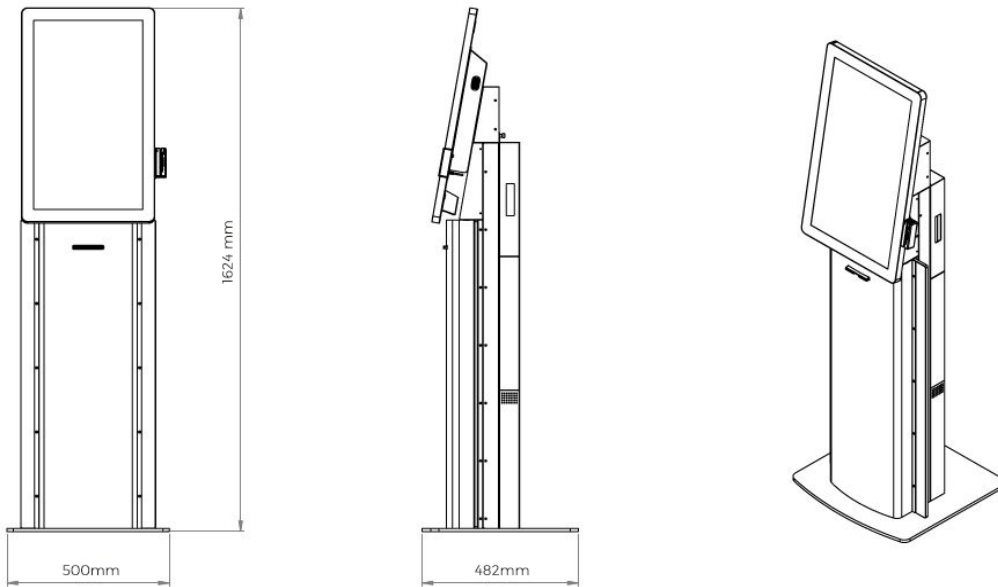

Features

- ✓ Slim and contemporary design
- ✓ Edge-lit translucent acrylic
- ✓ Detailed Transaction reports
- ✓ Custom colours and lighting
- ✓ Optional LED Display feature
- ✓ Custom artwork wrap for front panel
- ✓ Small footprint

Hardware

- ✓ 27" FHD premium LED LCD with Projective Capacitive Touch
- ✓ 6th Gen embedded motherboard, i3 CPU, 256Gb MSATA storage
- CPU is upgradeable
- ✓ Win 10 IoT
- ✓ Dual orientation swipe card reader
- ✓ 2D Barcode scanner (optional)
- ✓ Nanoptix HSVL Advance Thermal Printer
- ✓ High quality industrial power supply

Technical Schematics

Technical Specifications

Dimensions (WxDxH)	500 x 481.75 x 1630.71mm
Printer	Nanoptix HSVL Advance Thermal Printer