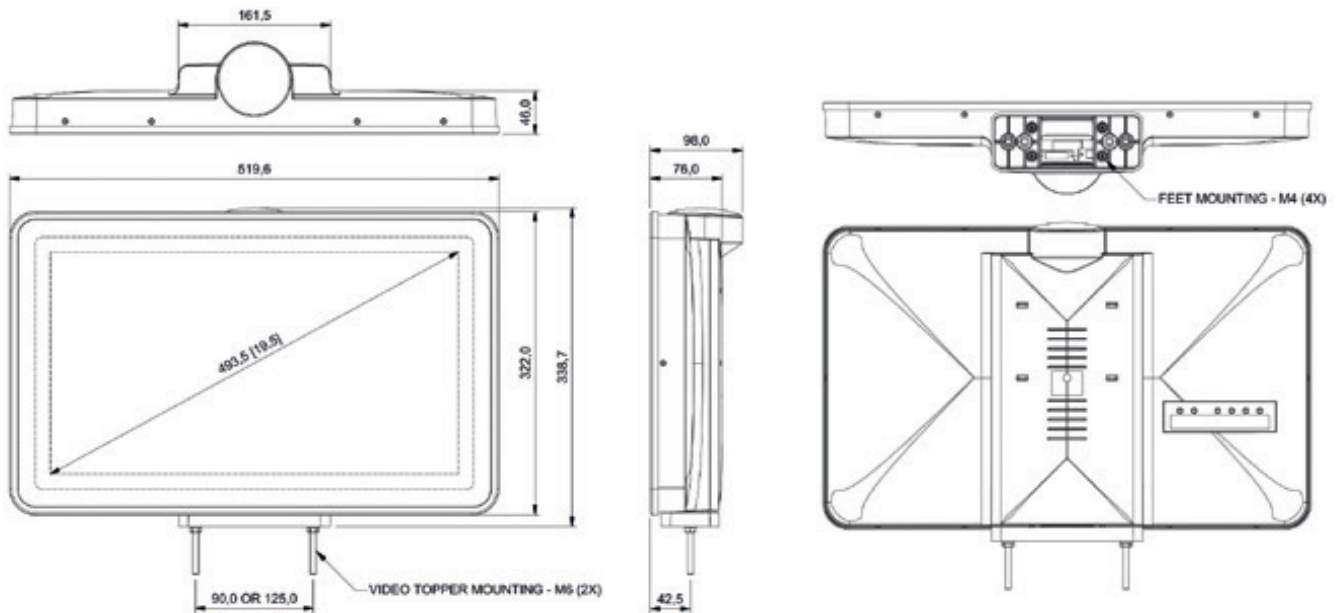

Technical Schematics

Unit of measure: mm

Technical Specifications

Size (L x H x W)	519.6 x 338.7 x 98 mm
Screen diagonal	19.5"
Pixels	1,600x900
Power consumption	1.9 A
Resolution	XGA 1024 x 768 | 720P (HD) 1280 x 720 | WxGA 1366 x 768 | HD+ 1600 x 900
Operating temperature	0 ÷ 50 °C
Operating temperature	Typical operating: 5 to 50C - 10 90% RH
Storage and shipping temperature	10 to 50 °C

Please contact your sales representative for more information and different options in configuration