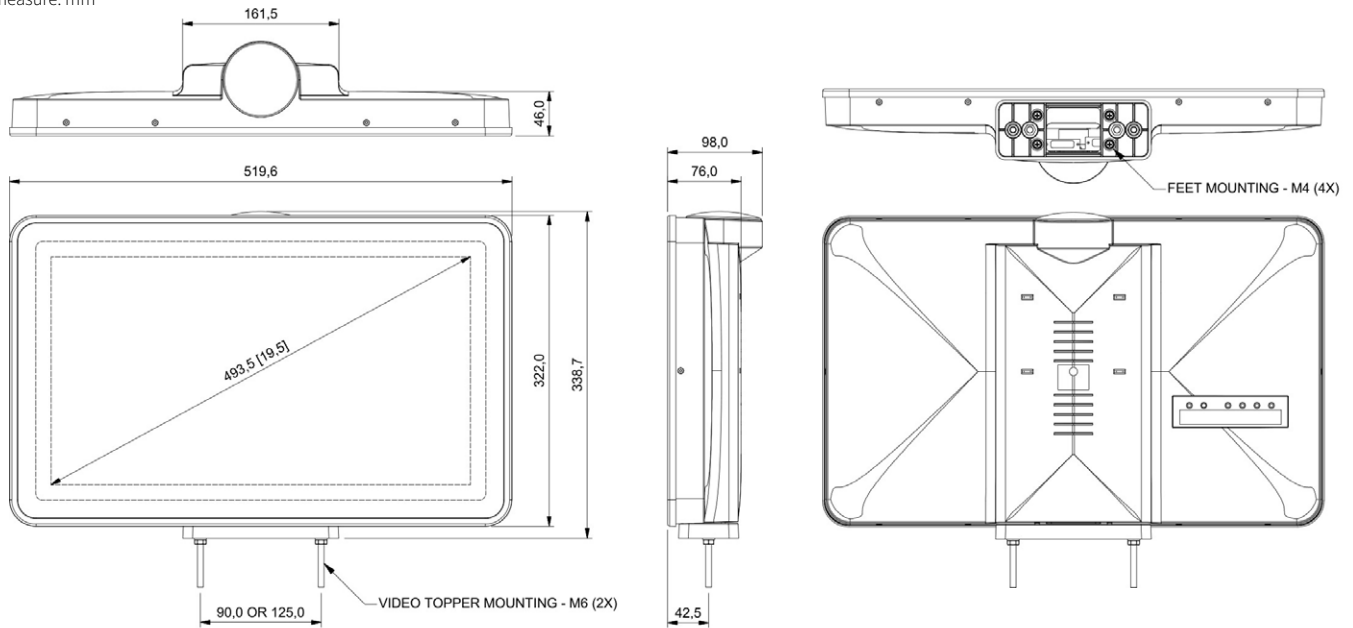

SH1950 Video Topper

19.5" Wide Viewing Angle LCD

The SH1950 Video Topper consists of a 19.5" wide viewing angle panel, VGA, DVI, DP, HDMI and 12V inputs, and is equipped with a black bezel. All 4 sides have RGB LED illumination, covered by an acrylic front plate. FHD input resolution is supported for compatibility with most media players.

The SH1950 Video Topper is a great addition to every cabinet!

Features

- ✓ Optional classic chrome mini tower light with 2 or 3 lamps
- ✓ RGB LED illumination, covered by an acrylic front plate
- ✓ Optional without LCD to be used as a light box
- ✓ RGB optional with or without controller
- ✓ VGA, DVI, DP or HDMI connection
- ✓ Black feet included
- ✓ Optional external media player available
- ✓ CE, FCC and UL Certified

Technical Schematics

Unit of measure: mm

Technical Specifications

Size (L x H x D)	519.6 x 338.7 x 98 mm	Viewing Angle	89/89/89/89 (Typ.)(CR≥10)
Screen Diagonal	19.5"	Brightness	250 cd/m ² (Typ.)
Native LCD Resolution	1600 x 900	Contrast Ratio	1000:1 (Typ.) (TM)
Supported Resolutions	1024 x 768, 1280 x 720, 1366 x 768, 1600 x 900, FHD 1920 x 1080 (downscaled)	Response Time	14 (Typ.)(G to G)
Operating Environment	0-50°C, 10-90% RH	Colors	16.7M